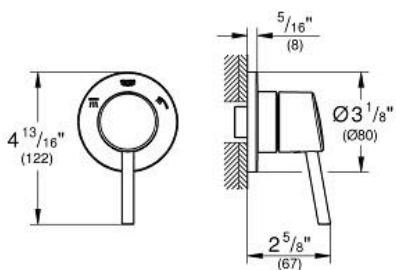

CONCETTO
3-Way Diverter Trim (Shower
head/Hand Shower/Tub Spout)
MODEL # 29106001

Pure Freude
an Wasser

GROHE

ADA

Product Description:

CONCETTO

3-Way Diverter Trim (Shower head/Hand Shower/Tub Spout)

Standard Specification:

- GROHE StarLight chrome finish
- Metal lever handle for 3 outlets: shower head/hand shower/tub spout
- For use with 3-way diverter rough-in valves (29 902) or (29 903)
- ADA Compliant

Applicable Codes & Standards: