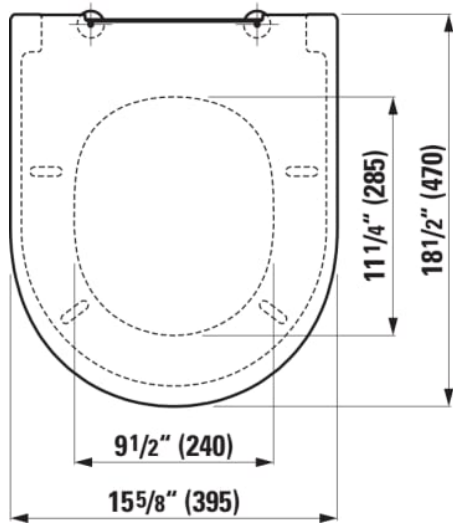

## DIMENSIONS

Length	18 8/16 inch
Width	15 8/16 inch
Height	2 3/16 inch

## MOUNTING ACCESSORIES INCLUDED

Mounting set, part nr. 891857

Hinges and cartridge with lowering system, part nr. 891858

Net weight (kg) : 2.85

Shape : Round

Suitable for : Toilet

Quick release

SoftClose® system

TECHNICAL DRAWINGS