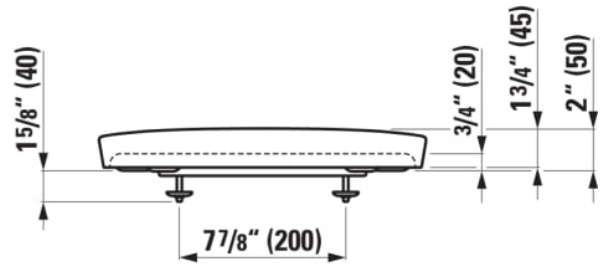

## DIMENSIONS

Length	18 8/16 inch
Width	15 8/16 inch
Height	2 3/16 inch

## MOUNTING ACCESSORIES INCLUDED

Mounting set, part nr. 891857

Hinges and cartridge with lowering system, part nr. 891858

Net weight (kg) : 2.85

Shape : Round

Suitable for : Toilet

Quick release

SoftClose® system

TECHNICAL DRAWINGS