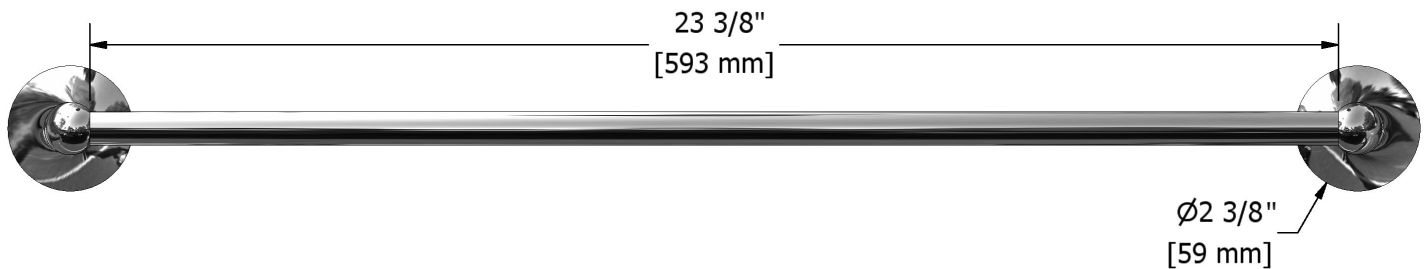

Specifications

Descriptions

- May be cut to desired length
- 4 anchor points

Available colors

- C : Chrome
- BN : Brushed Nickel (PVD)
- PN : Polished Nickel (PVD)

60 cm (24") towel bar
HU5

Sizes, models and finishes may differ from those presented.