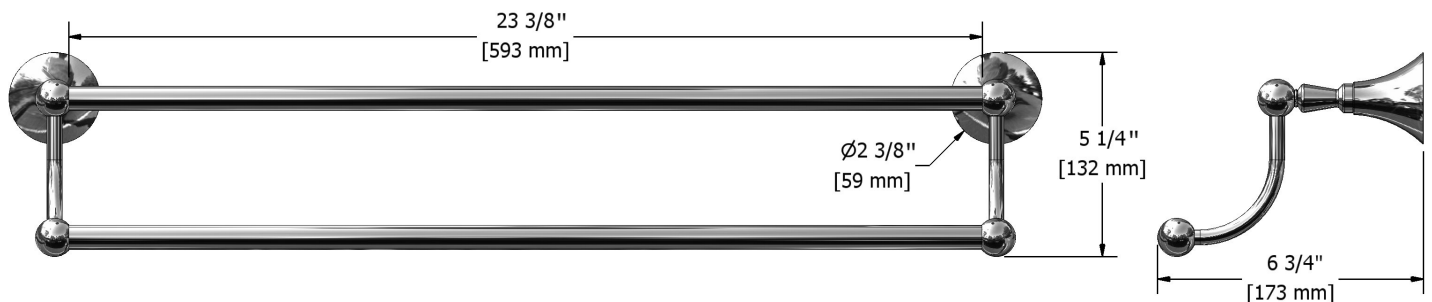

Specifications

Descriptions

- 4 anchor points
- May be cut to desired length

Available colors

- C : Chrome
- BN : Brushed Nickel (PVD)
- PN : Polished Nickel (PVD)

60 cm (24") double towel bar
HU6

Sizes, models and finishes may differ from those presented.