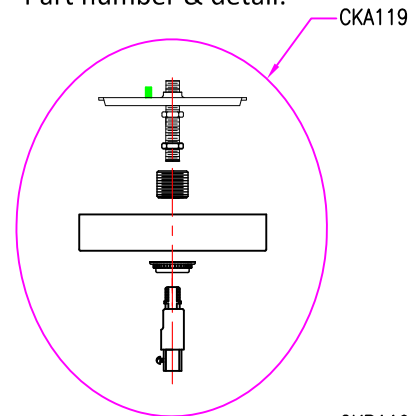

Jonah Collection (SL119) Replacement Parts

P1334SN/CH

F2984/4SN/CH

F2985/6SN/CH

F2986/8SN/CH

F2987/9SN/CH

All New Replacement Parts:

Part Number	Description	Used On
CKA119	Canopy Kit, including canopy(ø5 1/2"), Mtg bar(1/8-27UNF), hex nut(2), RTN, screw collar(ø23MM), Swivel(1/8-27UNF)	F2984/4SN/CH, P1334SN/CH
CKB119	Canopy Kit, including canopy(ø5 1/2"), Mtg bar(1/4-18UNF), hex nut(2), RTN, screw collar(ø23MM), Swivel(1/4-18UNF)	F2985/6SN/CH, F2987/9SN/CH
CKC119	Canopy Kit, including canopy(ø5 1/2" W, 16" L), Swivel(1/4-18UNF,2PCS), mounting plate(5/32-32UNF), screw (5/32-32unf, 4PCS), hex nut(1/8IP, 2PCS), lockwashr(1/8IP,2PCS), feinforce plate, wooden screw(4), plastic bolt(4)	F2986/8SN/CH
GLA119	Glass,ø3-1/8", with 7-1/8" height	F2984/4SN/CH, F2985/6SN/CH, F2986/8SN/CH, F2987/9SN/CH
GLB119	Glass,ø2-3/8", with 6-1/2" height	F2984/4SN/CH, F2985/6SN/CH, F2986/8SN/CH, F2987/9SN/CH
GLC119	Glass,ø4-3/8", with 8-1/4" height	P1334SN/CH
GLD119	Glass,ø3-1/2", with 7-5/8" height	P1334SN/CH

Part number & detail:

CKA119

CKB119

CKC119

GLA119

GLB119

GLC119

GLD119