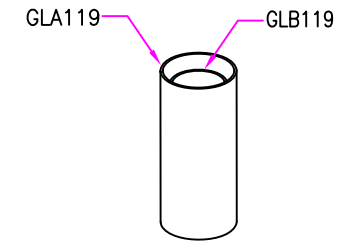

Jonah Collection (SL119) Replacement Parts

P1334SN/CH

F2984/4SN/CH

F2985/6SN/CH

F2986/8SN/CH

F2987/9SN/CH

All New Replacement Parts:

Part Number	Description	Used On
CKA119	Canopy Kit, including canopy(ø5 1/2"), Mtg bar(1/8-27UNF), hex nut(2), RTN, screw collar(ø23MM), Swivel(1/8-27UNF)	F2984/4SN/CH, P1334SN/CH
CKB119	Canopy Kit, including canopy(ø5 1/2"), Mtg bar(1/4-18UNF), hex nut(2), RTN, screw collar(ø23MM), Swivel(1/4-18UNF)	F2985/6SN/CH, F2987/9SN/CH
CKC119	Canopy Kit, including canopy(ø5 1/2" W, 16" L), Swivel(1/4-18UNF,2PCS), mounting plate(5/32-32UNF), screw (5/32-32unf, 4PCS), hex nut(1/8IP, 2PCS), lockwashr(1/8IP,2PCS), feinforce plate, wooden screw(4), plastic bolt(4)	F2986/8SN/CH
GLA119	Glass,ø3-1/8", with 7-1/8" height	F2984/4SN/CH, F2985/6SN/CH, F2986/8SN/CH, F2987/9SN/CH
GLB119	Glass,ø2-3/8", with 6-1/2" height	F2984/4SN/CH, F2985/6SN/CH, F2986/8SN/CH, F2987/9SN/CH
GLC119	Glass,ø4-3/8", with 8-1/4" height	P1334SN/CH
GLD119	Glass,ø3-1/2", with 7-5/8" height	P1334SN/CH

Part number & detail:

CKA119

CKB119

CKC119

GLA119

GLB119

GLC119

GLD119