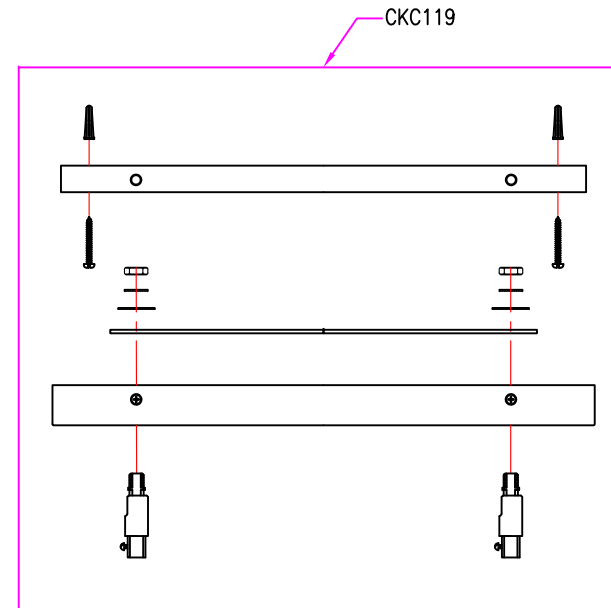

Jonah Collection (SL119) Replacement Parts

P1334SN/CH

F2984/4SN/CH

F2985/6SN/CH

F2986/8SN/CH

F2987/9SN/CH

All New Replacement Parts:

Part Number	Description	Used On
CKA119	Canopy Kit, including canopy(ø5 1/2"), Mtg bar(1/8-27UNF), hex nut(2), RTN, screw collar(ø23MM), Swivel(1/8-27UNF)	F2984/4SN/CH, P1334SN/CH
CKB119	Canopy Kit, including canopy(ø5 1/2"), Mtg bar(1/4-18UNF), hex nut(2), RTN, screw collar(ø23MM), Swivel(1/4-18UNF)	F2985/6SN/CH, F2987/9SN/CH
CKC119	Canopy Kit, including canopy(ø5 1/2" W, 16" L), Swivel(1/4-18UNF,2PCS), mounting plate(5/32-32UNF), screw (5/32-32unf, 4PCS), hex nut(1/8IP, 2PCS), lockwashr(1/8IP,2PCS), feinforce plate, wooden screw(4), plastic bolt(4)	F2986/8SN/CH
GLA119	Glass,ø3-1/8", with 7-1/8" height	F2984/4SN/CH, F2985/6SN/CH, F2986/8SN/CH, F2987/9SN/CH
GLB119	Glass,ø2-3/8", with 6-1/2" height	F2984/4SN/CH, F2985/6SN/CH, F2986/8SN/CH, F2987/9SN/CH
GLC119	Glass,ø4-3/8", with 8-1/4" height	P1334SN/CH
GLD119	Glass,ø3-1/2", with 7-5/8" height	P1334SN/CH

Part number & detail:

CKA119

CKB119

CKC119

GLA119

GLB119

GLC119

GLD119