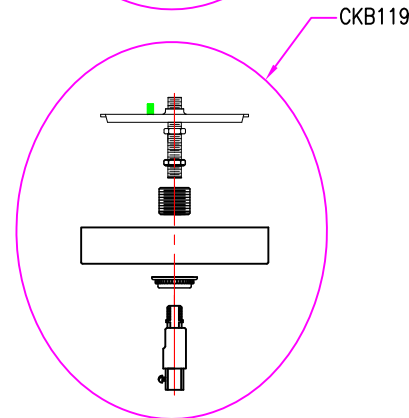

Jonah Collection (SL119) Replacement Parts

P1334SN/CH

F2984/4SN/CH

F2985/6SN/CH

F2986/8SN/CH

F2987/9SN/CH

All New Replacement Parts:

Part Number	Description	Used On
CKA119	Canopy Kit, including canopy(ø5 1/2"), Mtg bar(1/8-27UNF), hex nut(2), RTN, screw collar(ø23MM), Swivel(1/8-27UNF)	F2984/4SN/CH, P1334SN/CH
CKB119	Canopy Kit, including canopy(ø5 1/2"), Mtg bar(1/4-18UNF), hex nut(2), RTN, screw collar(ø23MM), Swivel(1/4-18UNF)	F2985/6SN/CH, F2987/9SN/CH
CKC119	Canopy Kit, including canopy(ø5 1/2" W, 16" L), Swivel(1/4-18UNF,2PCS), mounting plate(5/32-32UNF), screw (5/32-32unf, 4PCS), hex nut(1/8IP, 2PCS), lockwashr(1/8IP,2PCS), feinforce plate, wooden screw(4), plastic bolt(4)	F2986/8SN/CH
GLA119	Glass,ø3-1/8", with 7-1/8" height	F2984/4SN/CH, F2985/6SN/CH, F2986/8SN/CH, F2987/9SN/CH
GLB119	Glass,ø2-3/8", with 6-1/2" height	F2984/4SN/CH, F2985/6SN/CH, F2986/8SN/CH, F2987/9SN/CH
GLC119	Glass,ø4-3/8", with 8-1/4" height	P1334SN/CH
GLD119	Glass,ø3-1/2", with 7-5/8" height	P1334SN/CH

Part number & detail:

CKA119

CKB119

CKC119

GLA119

GLB119

GLC119

GLD119