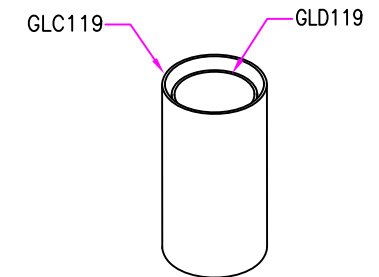

Jonah Collection (SL119) Replacement Parts

P1334SN/CH

F2984/4SN/CH

F2985/6SN/CH

F2986/8SN/CH

F2987/9SN/CH

All New Replacement Parts:

Part Number	Description	Used On
CKA119	Canopy Kit, including canopy(ø5 1/2"), Mtg bar(1/8-27UNF), hex nut(2), RTN, screw collar(ø23MM), Swivel(1/8-27UNF)	F2984/4SN/CH, P1334SN/CH
CKB119	Canopy Kit, including canopy(ø5 1/2"), Mtg bar(1/4-18UNF), hex nut(2), RTN, screw collar(ø23MM), Swivel(1/4-18UNF)	F2985/6SN/CH, F2987/9SN/CH
CKC119	Canopy Kit, including canopy(ø5 1/2" W, 16" L), Swivel(1/4-18UNF,2PCS), mounting plate(5/32-32UNF), screw (5/32-32unf, 4PCS), hex nut(1/8IP, 2PCS), lockwashr(1/8IP,2PCS), feinforce plate, wooden screw(4), plastic bolt(4)	F2986/8SN/CH
GLA119	Glass,ø3-1/8", with 7-1/8" height	F2984/4SN/CH, F2985/6SN/CH, F2986/8SN/CH, F2987/9SN/CH
GLB119	Glass,ø2-3/8", with 6-1/2" height	F2984/4SN/CH, F2985/6SN/CH, F2986/8SN/CH, F2987/9SN/CH
GLC119	Glass,ø4-3/8", with 8-1/4" height	P1334SN/CH
GLD119	Glass,ø3-1/2", with 7-5/8" height	P1334SN/CH

Part number & detail:

CKA119

CKB119

CKC119

GLA119

GLB119

GLC119

GLD119