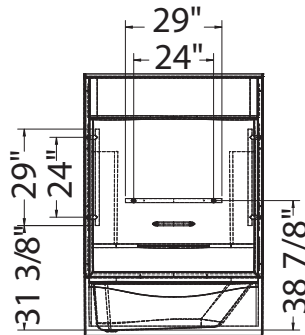

TECHNICAL SPECIFICATIONS

KDTS 2954

MODEL NUMBER 142000

DIMENSIONS: 53 7/8" x 29" x 77 1/2" Fiberglass

STANDARD FEATURES

- Four-piece gelcoated fiberglass tub-shower with PIN system for easy front installation
- Large top corner shelves, wide soap dish and standard acrylic handle (opt. metallic finishes)
- Right or left-hand drain
- Textured floor
- Optional unique features: Reinforced walls and grab bars
- Product also available in Above-the-Floor Rough
- Bottom bathing well: 37 7/8" L x 19 3/8" W
- 14 3/8 deep sump

STANDARD

NO SYSTEM

REINFORCEMENT BACKING OPTION 20212-L Shown OPTION 20212-R Symmetrical

Door Opening

NOT ABOVE-THE-FLOOR

ABOVE-THE-FLOOR

OPTION 20212-B

GRAB BARS

OPTION 20203

OPTION 20204

OPTION 20203-20204

All dimensions are approximate. Structure measurements must be verified against the unit to ensure proper fit.