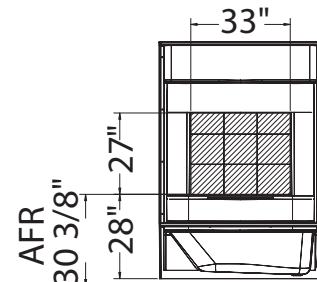

TECHNICAL SPECIFICATIONS

KDTS 2954

MODEL NUMBER 142000

DIMENSIONS: 53 7/8" x 29" x 77 1/2" Fiberglass

STANDARD FEATURES

- Four-piece gelcoated fiberglass tub-shower with PIN system for easy front installation
- Large top corner shelves, wide soap dish and standard acrylic handle (opt. metallic finishes)
- Right or left-hand drain
- Textured floor
- Optional unique features: Reinforced walls and grab bars
- Product also available in Above-the-Floor Rough
- Bottom bathing well: 37 7/8" L x 19 3/8" W
- 14 3/8 deep sump

STANDARD

NO SYSTEM

REINFORCEMENT BACKING OPTION 20212-L Shown OPTION 20212-R Symmetrical

Door Opening

NOT ABOVE-THE-FLOOR

ABOVE-THE-FLOOR

OPTION 20212-B

GRAB BARS

OPTION 20203

OPTION 20204

OPTION 20203-20204

All dimensions are approximate. Structure measurements must be verified against the unit to ensure proper fit.