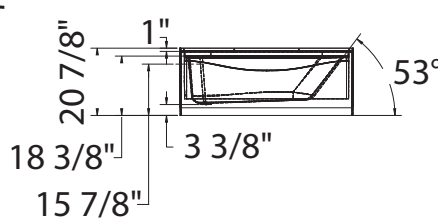

TECHNICAL SPECIFICATIONS

KDTS 2954

MODEL NUMBER 142000

DIMENSIONS: 53 7/8" x 29" x 77 1/2" Fiberglass

STANDARD FEATURES

- Four-piece gelcoated fiberglass tub-shower with PIN system for easy front installation
- Large top corner shelves, wide soap dish and standard acrylic handle (opt. metallic finishes)
- Right or left-hand drain
- Textured floor
- Optional unique features: Reinforced walls and grab bars
- Product also available in Above-the-Floor Rough
- Bottom bathing well: 37 7/8" L x 19 3/8" W
- 14 3/8 deep sump

STANDARD

NO SYSTEM

REINFORCEMENT BACKING OPTION 20212-L Shown OPTION 20212-R Symmetrical

Door Opening

NOT ABOVE-THE-FLOOR

ABOVE-THE-FLOOR

OPTION 20212-B

GRAB BARS

OPTION 20203

OPTION 20204

OPTION 20203-20204

All dimensions are approximate. Structure measurements must be verified against the unit to ensure proper fit.