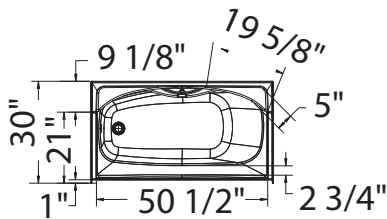

TECHNICAL DRAWINGS

STANDARD