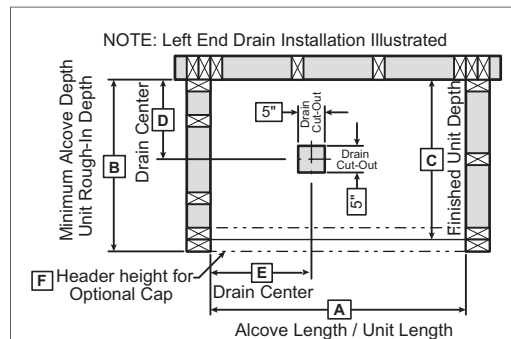

TECHNICAL SPECIFICATIONS

KDTS 2954

MODEL NUMBER 142000

DIMENSIONS: 53 7/8" x 29" x 77 1/2" Fiberglass

STANDARD FEATURES

- Four-piece gelcoated fiberglass tub-shower with PIN system for easy front installation
- Large top corner shelves, wide soap dish and standard acrylic handle (opt. metallic finishes)
- Right or left-hand drain
- Textured floor
- Optional unique features: Reinforced walls and grab bars
- Product also available in Above-the-Floor Rough
- Bottom bathing well: 37 7/8" L x 19 3/8" W
- 14 3/8 deep sump

UNIQUE FEATURES

- PIN system
- KDS Series Installation

OPTIONS

- Pre-assembled unit
- Back Wall reinforcement
- Left Wall reinforcement
- Right wall reinforcement
- Metallic finish handle replacing acrylic handle
- 18 in. Modern Straight Grab Bar on Left wall

SYSTEMS

- None

DOOR SELECTION

Combine with MAAAX's complete **CERTIFICATIONS** visit www.akerbymaax.com here to one or more of the following certifications:

Model	A	B	C	D	E
142000	54"	30"	29"	13 7/8"	8 1/8"