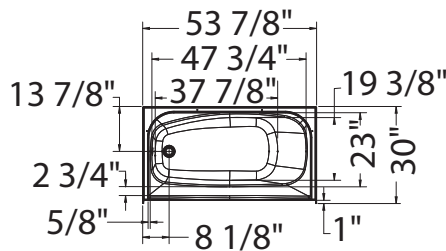

TECHNICAL SPECIFICATIONS

KDTS 2954

MODEL NUMBER 142000

TECHNICAL DRAWINGS

STANDARD

NO SYSTEM

REINFORCEMENT BACKING OPTION 20212-L Shown OPTION 20212-R Symmetrical

Door Opening

NOT ABOVE-THE-FLOOR

ABOVE-THE-FLOOR

OPTION 20212-B

GRAB BARS

OPTION 20203

OPTION 20204

OPTION 20203-20204

All dimensions are approximate. Structure measurements must be verified against the unit to ensure proper fit.