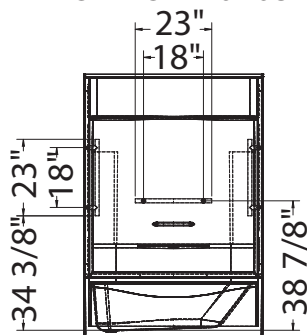

TECHNICAL SPECIFICATIONS

KDTS 2954

MODEL NUMBER 142000

DIMENSIONS: 53 7/8" x 29" x 77 1/2" Fiberglass

STANDARD FEATURES

- Four-piece gelcoated fiberglass tub-shower with PIN system for easy front installation
- Large top corner shelves, wide soap dish and standard acrylic handle (opt. metallic finishes)
- Right or left-hand drain
- Textured floor
- Optional unique features: Reinforced walls and grab bars
- Product also available in Above-the-Floor Rough
- Bottom bathing well: 37 7/8" L x 19 3/8" W
- 14 3/8 deep sump

Project :

Contractor :

AKER Representative : Tel :

Date :

TECHNICAL SPECIFICATIONS

KDTS 2954

MODEL NUMBER 142000

TECHNICAL DRAWINGS

STANDARD

NO SYSTEM

REINFORCEMENT BACKING OPTION 20212-L Shown OPTION 20212-R Symmetrical

Door Opening

NOT ABOVE-THE-FLOOR

ABOVE-THE-FLOOR

OPTION 20212-B

GRAB BARS

OPTION 20203

OPTION 20204

OPTION 20203-20204

All dimensions are approximate. Structure measurements must be verified against the unit to ensure proper fit.