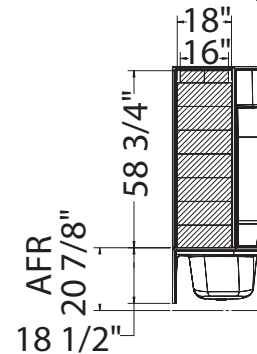

REINFORCEMENT BACKING OPTION 20212-L Shown OPTION 20212-R Symmetrical