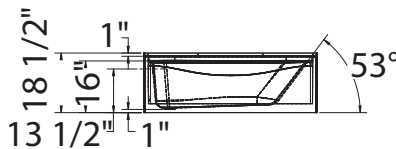

TECHNICAL SPECIFICATIONS

KDTS 2954

MODEL NUMBER 142000

DIMENSIONS: 53 7/8" x 29" x 77 1/2" Fiberglass

STANDARD FEATURES

- Four-piece gelcoated fiberglass tub-shower with PIN system for easy front installation
- Large top corner shelves, wide soap dish and standard acrylic handle (opt. metallic finishes)
- Right or left-hand drain
- Textured floor
- Optional unique features: Reinforced walls and grab bars
- Product also available in Above-the-Floor Rough
- Bottom bathing well: 37 7/8" L x 19 3/8" W
- 14 3/8 deep sump

STANDARD

NO SYSTEM

REINFORCEMENT BACKING OPTION 20212-L Shown OPTION 20212-R Symmetrical

Door Opening

NOT ABOVE-THE-FLOOR

ABOVE-THE-FLOOR

OPTION 20212-B

GRAB BARS

OPTION 20203

OPTION 20204

OPTION 20203-20204

All dimensions are approximate. Structure measurements must be verified against the unit to ensure proper fit.