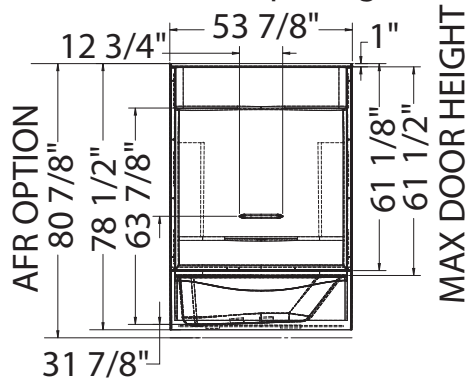

TECHNICAL SPECIFICATIONS

KDTS 2954

MODEL NUMBER 142000

DIMENSIONS: 53 7/8" x 29" x 77 1/2" Fiberglass

STANDARD FEATURES

- Four-piece gelcoated fiberglass tub-shower with PIN system for easy front installation
- Large top corner shelves, wide soap dish and standard acrylic handle (opt. metallic finishes)
- Right or left-hand drain
- Textured floor
- Optional unique features: Reinforced walls and grab bars
- Product also available in Above-the-Floor Rough
- Bottom bathing well: 37 7/8" L x 19 3/8" W
- 14 3/8 deep sump

STANDARD

NO SYSTEM

REINFORCEMENT BACKING OPTION 20212-L Shown OPTION 20212-R Symmetrical

Door Opening

NOT ABOVE-THE-FLOOR

ABOVE-THE-FLOOR

OPTION 20212-B

GRAB BARS

OPTION 20203

OPTION 20204

OPTION 20203-20204

All dimensions are approximate. Structure measurements must be verified against the unit to ensure proper fit.