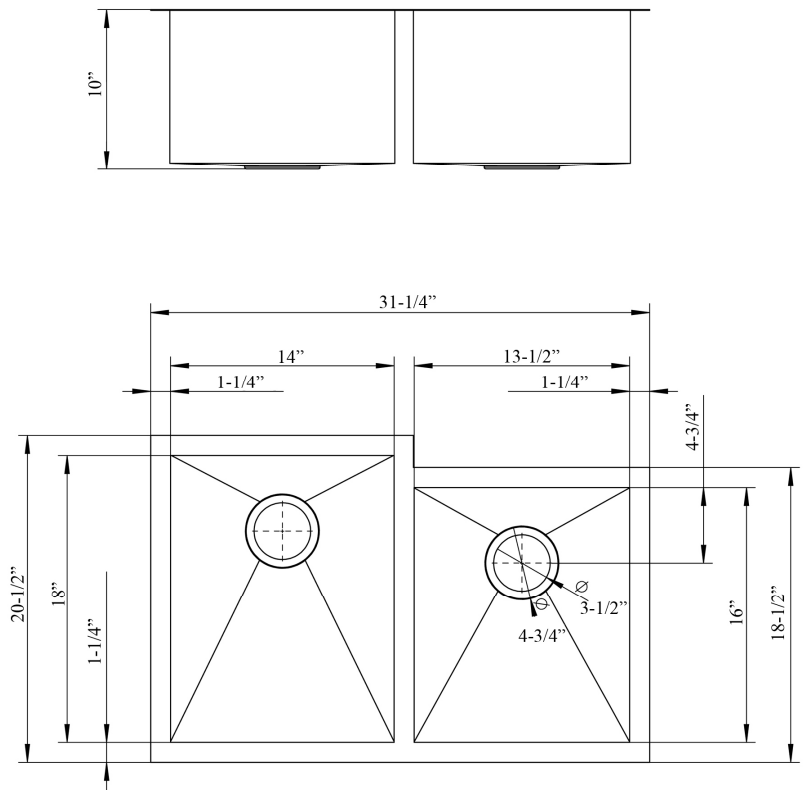

32" GIBSON DOUBLE BOWL UNDERMOUNT SINK

Cat. No
KSSDB2570-SS

W: 31-1/4"
D: 20-1/2"
H: 10"

***Please do NOT cut hole without template or actual product.**

Interior Dimensions:

Large

Basin Interior: 14" W x 18" D
Basin Depth: 9-1/2"

Small

Basin Interior: 13-1/2" W x 16" D
Basin Depth: 9-1/2"

Features:

- ▶ Solid 16 gauge, 304 grade metal construction
- ▶ Zero radius corners
- ▶ Easy maintenance with matte finish
- ▶ Mounting clips and template included
- ▶ Insulated for sound reduction
- ▶ Pads on all sides and bottom of sink
- ▶ Rim width is 1-1/8"
- ▶ Accommodates 3-1/2" drain
- ▶ 60/40 offset
- ▶ Wire grid available to purchase separately, **KSSDB2570-WIRE**

Dimensions of fixture are nominal and may vary within the range of tolerances established by ANSI Standard A112.19.2. Dimensions and specifications subject to change without notice.