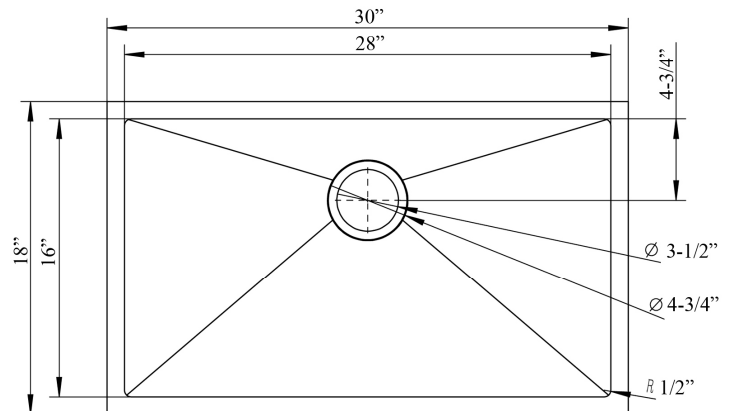

# 30" DONAHUE SINGLE BOWL UNDERMOUNT SINK

Cat. No  
KSSSB2108-SS

W: 30"  
D: 18"  
H: 10"

**\*Please do NOT cut hole without template or actual product.**

### Interior Dimensions:

Basin Interior: 28" W x 16" D  
Basin Depth: 9-1/2"

### Features:

- ▶ Solid 16 gauge metal
- ▶ Easy maintenance with matte finish
- ▶ Mounting clips and template included
- ▶ Insulated for sound reduction
- ▶ Lip is 1" wide
- ▶ Compatible with 3-1/2" drain
- ▶ Drains sold separately
- ▶ Wire grid available to purchase separately, **KSSSB2108-WIRE**

Dimensions of fixture are nominal and may vary within the range of tolerances established by ANSI Standard A112.19.2. Dimensions and specifications subject to change without notice.