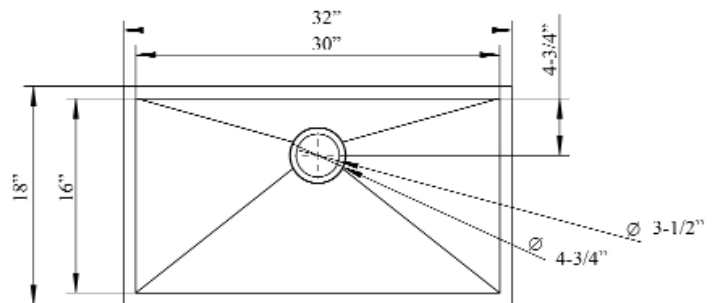

**32" ELLISON SINGLE BOWL
UNDERMOUNT SINK**

Cat. No
KSSSB2152-SS

W: 32"
D: 18"
H: 10"

***Please do NOT cut hole without
template or actual product.**

Interior Dimensions:

Basin Interior: 30" W x 16" D
Basin Depth: 9-1/2"

Features:

- ▶ Solid 16 gauge, 304 grade metal construction
- ▶ Zero radius corners
- ▶ Easy maintenance with matte finish
- ▶ Mounting clips included
- ▶ Insulated for sound reduction
- ▶ Pads on all sides and bottom of sink
- ▶ Lip is 1-1/16" wide
- ▶ Accommodates 3-1/2" drain
- ▶ Drain sold separately
- ▶ Comes with template
- ▶ Wire grid available to purchase separately,
KSSSB2162-WIRE

Dimensions of fixture are nominal and may vary within the range of tolerances established by ANSI Standard A112.19.2. Dimensions and specifications subject to change without notice.