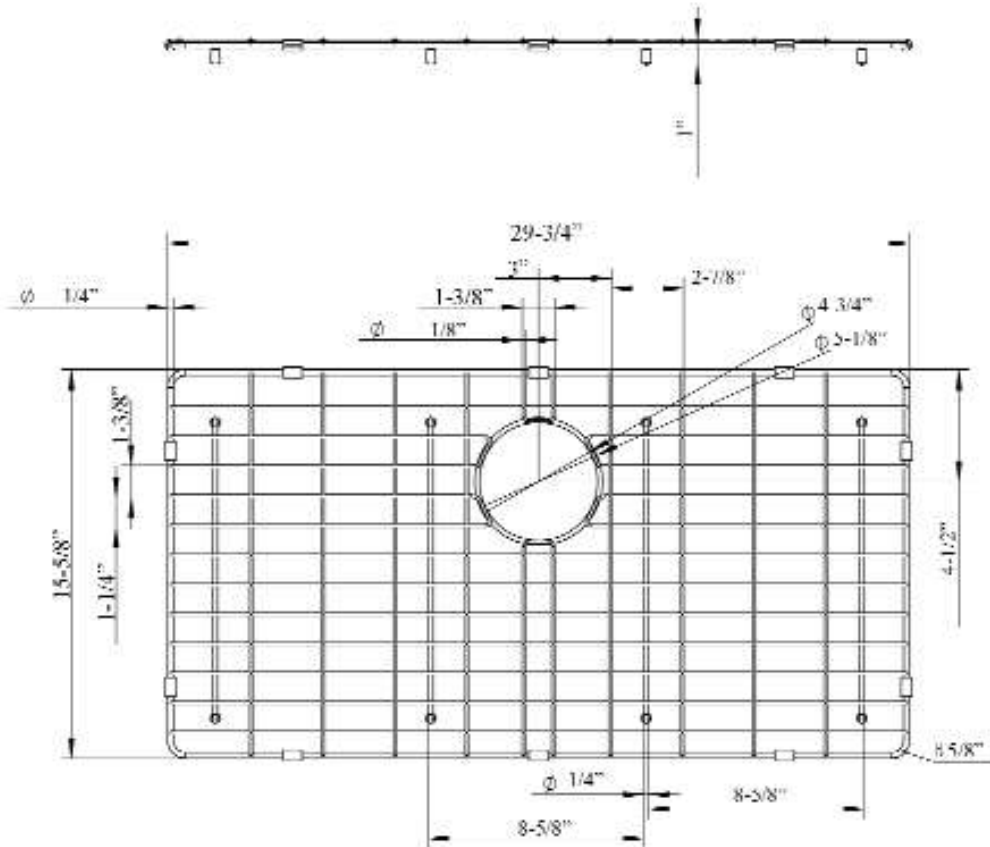

# KSSSB2162 WIRE GRID

Cat. No.  
KSSSB2162-WIRE

## Features:

- ▶ Fits bottom of KSSSB2162 farmer sink
- ▶ Also fits bottom of KSSSB2152-SS farmer sink
- ▶ Rubber Feet Covers Included

## Finishes:

**SS** Stainless Steel

W: 29-<sup>3</sup>/<sub>4</sub>"  
D: 15-<sup>5</sup>/<sub>8</sub>"  
H: 1"

Drain Hole : 4-<sup>3</sup>/<sub>4</sub>"

Dimensions and specifications subject to change without notice.