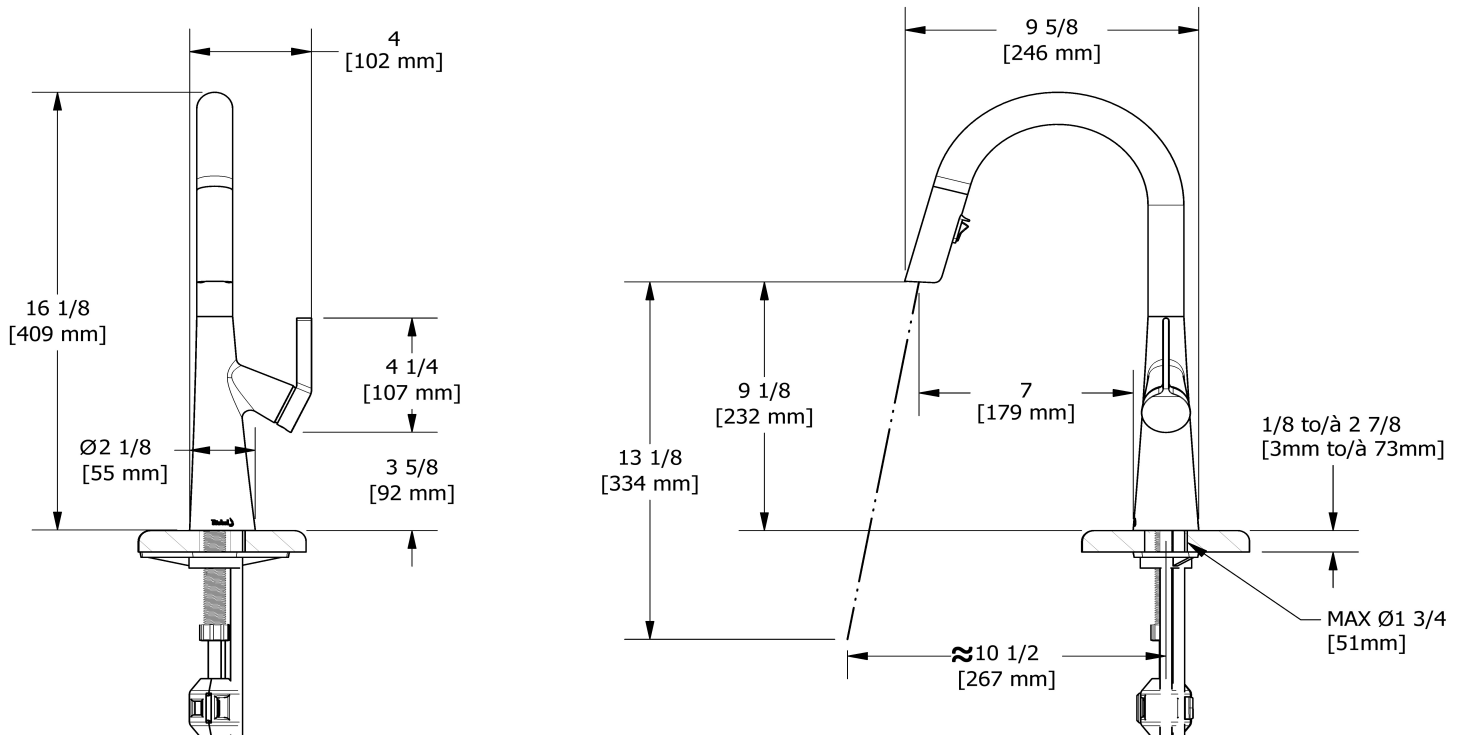

Certifications

- CSA B125.1
- NSF/ANSI standard 61 and 372
- ASME A112.18.1

Sizes, models and finishes may differ from thoses presented.

Warranty

This **Riobel Inc.** product you have purchased carries a Limited Lifetime Warranty on the chrome, PVD finish, blacks and all working parts and is guaranteed from the initial purchase date against all manufacturing defects. All other finishes, including plastic components, are guaranteed for one year. All electric and/or electronic parts are covered by a 5-year limited warranty.

Customer Service

Ontario, West Canada : 888-287-5354 Quebec, Maritimes, United States : 866-473-8442

2021.01.28