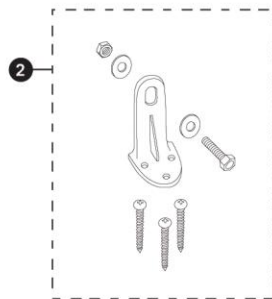

LPT241 & LPT241G

Supreme® Pedestal Lavatory (including CeFIONtect™)

LPT241	LPT241.4	LPT241.8
LT241	LT241.4	LT241.8
PT243	PT243	PT243
LPT241G	LPT241.4G	LPT241.8G
LT241G	LT241.4G	LT241.8G
PT243	PT243	PT243

Item	Part	Description

1	THU125R	Mounting Set
2	TL510ER	Mounting Set - Floor

Note:

Product Number Explanations

Pedestal Lavatory

(LPT) Pedestal Lavatory
(241) Model
(.4) 4" Centers
(.8) 8" Centers
(G) CeFIONtect™

Lavatory

(LT) Lavatory
(241) Model
(.4) 4" Centers
(.8) 8" Centers
(G) CeFIONtect™

Pedestal

(PT) Pedestal
(243) Model

Actual Product may vary slightly from illustration.