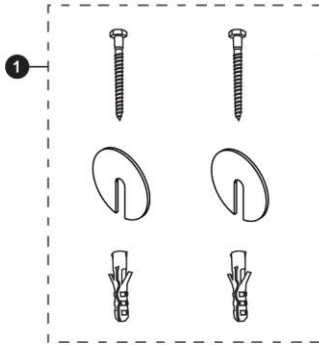

LPT241 & LPT241G

Supreme® Pedestal Lavatory (including CeFIONtect™)

LPT241	LPT241.4	LPT241.8
LT241	LT241.4	LT241.8
PT243	PT243	PT243
LPT241G	LPT241.4G	LPT241.8G
LT241G	LT241.4G	LT241.8G
PT243	PT243	PT243

Item	Part	Description

1	THU125R	Mounting Set
2	TL510ER	Mounting Set - Floor

Note:

Product Number Explanations

Pedestal Lavatory

(LPT) Pedestal Lavatory
(241) Model
(.4) 4" Centers
(.8) 8" Centers
(G) CeFIONtect™

Lavatory

(LT) Lavatory
(241) Model
(.4) 4" Centers
(.8) 8" Centers
(G) CeFIONtect™

Pedestal

(PT) Pedestal
(243) Model

Actual Product may vary slightly from illustration.