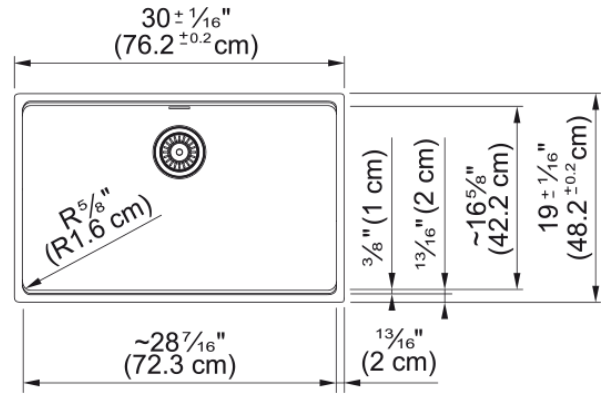

Maris Undermount Sink - MAG11028-PWT | 125.0687.020

30-in. x 19.0-in. Granite Single Bowl Kitchen Sink in Polar White. Maris sinks are equipped with deep capacity bowls that can easily fit baking trays, pots, and pans to be washed with maximum ease. With our easy-to-use integrated ledge system, you'll accomplish more with your sink while making the most of your surrounding counter space. Our integrated antimicrobial Sanitized technology helps reduce odors and ensures safe protection against bacteria and mildew in your sink. The rear drain maximizes the usable surface of the bowl and creates extra cabinet space beneath the sink. Maris granite sinks are scratch-resistant, fade-resistant, and impact resistant and will retain their new appearance for years. Sink strainer assembly included.

Aspect

Sink type	Sink
Type of material	Granite
Number of bowls	1
Color	Polar white
Surface finish	None

Product Dimensions

Exterior size: right to left	30.008
Exterior size: front to back	18.976
Large bowl size: right to left	28.425
Large bowl size: front to back	16.614
Large bowl: depth	9.488

Installation

Minimum cabinet size	33"
----------------------	-----

Product specifications

Installation type	Undermount
Drain hole	3 1/2"
Position of drainer	No drainer

Product identification

Product brand	FRANKE
Product family	Maris
Collection	Maris
Certified by	IAPMO