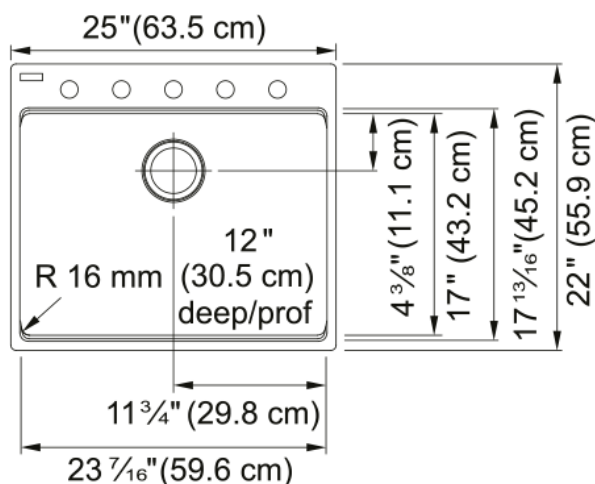

Maris Laundry Sink- MAG61023L-PWT | 114.0637.874

25-in. x 22-in. Polar White Granite Dual Mount Single Bowl Laundry/Utility Sink. This spacious, deep, hardworking utility sink offers a convenient place to hand wash clothes, bathe pets, treat stains, or deep clean. Durable, scratch- and-stain resistant, this granite sink is also bacteria resistant thanks to the Sanitized® treatment.

Aspect

Sink type	Sink
Type of material	Granite
Number of bowls	1
Color	Polar white
Surface finish	None

Product Dimensions

Exterior size: right to left	25
Exterior size: front to back	22
Large bowl size: right to left	23.465
Large bowl size: front to back	17.035
Large bowl: depth	12

Installation

Minimum cabinet size	27"
----------------------	-----

Product specifications

Installation type	Topmount / drop in
Installation type	Undermount
Drain hole	3 1/2"
Position of drainer	No drainer