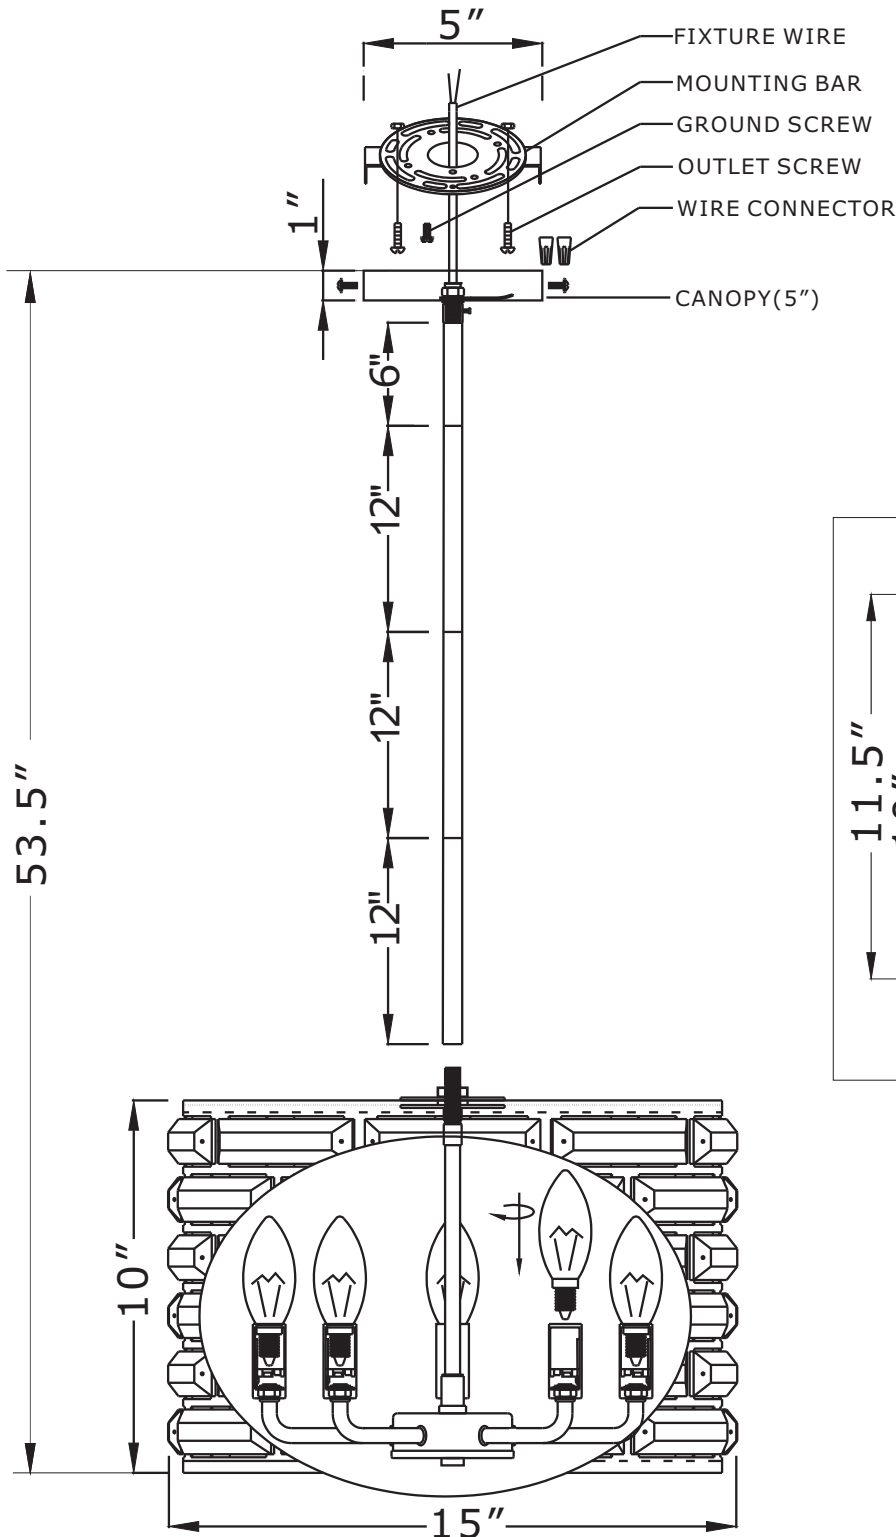

## MODEL#: MER-4865-GA ASSEMBLY AND DRESSING INSTRUCTIONS

WARNING  
Electrical Danger Turn Power off

All electrical components must be installed by a licensed electrician in accordance with the National Electric Code and the appropriate local electrical codes

You will need 5 Candelabra bulbs. 40 Watts recommended 60 Watts max. Bulb not included.  
**USE LED FOR EXTENDED USE**

(CRYSTAL L120x30mm)x54PCS  
(+) (1 SPARE)

2018/01