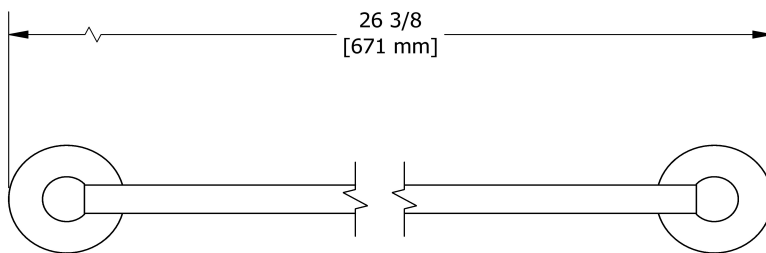

Specifications

60 cm (24") towel bar
MM5

Descriptions

- 4 anchor points
- May be cut to desired length

Available colors

- C : Chrome
- BN : Brushed Nickel (PVD)
- PN : Polished Nickel (PVD)
- BK : Black

Sizes, models and finishes may differ from those presented.