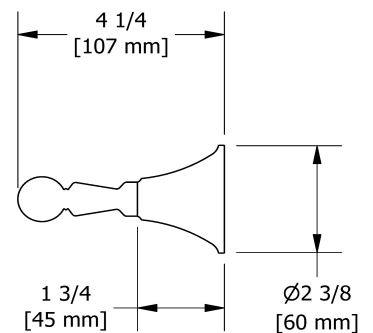

Specifications

60 cm (24") towel bar
MM5

Descriptions

- 4 anchor points
- May be cut to desired length

Available colors

- C : Chrome
- BN : Brushed Nickel (PVD)
- PN : Polished Nickel (PVD)
- BK : Black

Sizes, models and finishes may differ from those presented.