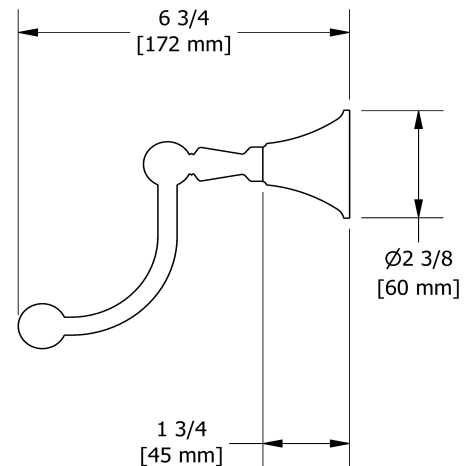

Specifications

Descriptions

- May be cut to desired length
- 4 anchor points

Available colors

- C : Chrome
- BN : Brushed Nickel (PVD)
- PN : Polished Nickel (PVD)
- BK : Black

60 cm (24") double towel bar
MM6