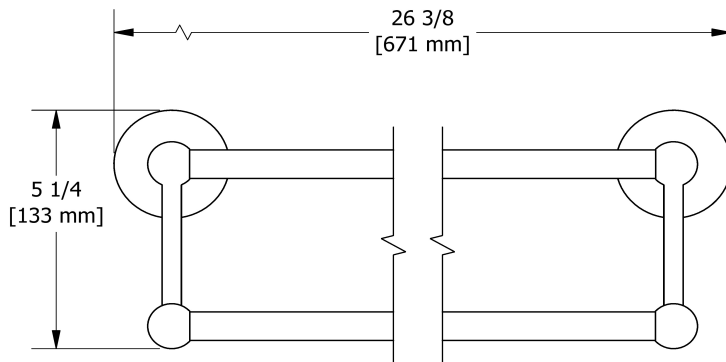

Specifications

Descriptions

- May be cut to desired length
- 4 anchor points

Available colors

- C : Chrome
- BN : Brushed Nickel (PVD)
- PN : Polished Nickel (PVD)
- BK : Black

60 cm (24") double towel bar
MM6