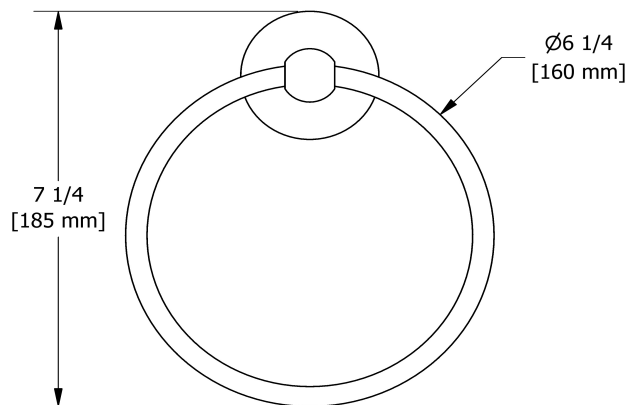

Specifications

Description

- 4 anchor points

Available colors

- C : Chrome
- BN : Brushed Nickel (PVD)
- PN : Polished Nickel (PVD)
- BK : Black

Towel ring
MM7

Sizes, models and finishes may differ from those presented.