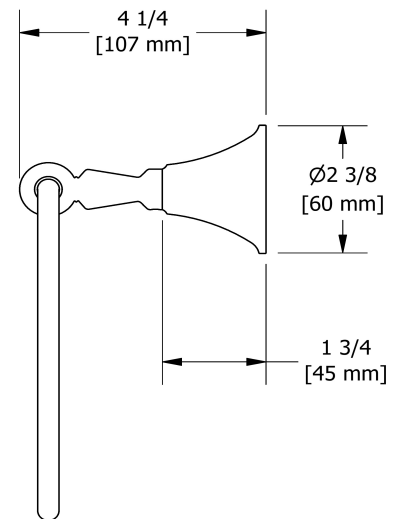

Specifications

Description

- 4 anchor points

Available colors

- C : Chrome
- BN : Brushed Nickel (PVD)
- PN : Polished Nickel (PVD)
- BK : Black

Towel ring
MM7

Sizes, models and finishes may differ from those presented.