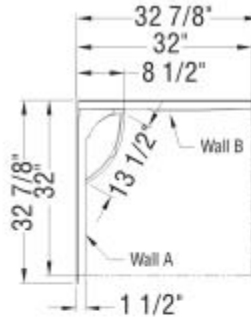

# Neo-Round Base 32 3 in. 32 x 32 Acrylic Corner Shower Base

**Model number:**

101426-000-001-000

**Dimensions:** 32.125" x 32.125" x 4.125"

**Installation:**

**Material:** Acrylic

# Neo-Round Base 32 3 in. 32 x 32 Acrylic Corner Shower Base

**Model number:**

101426-000-001-000

**Dimensions:** 32.125" x 32.125" x 4.125"

**Installation:**

**Material:** Acrylic

**Important**  
Center your plumbing in the highlighted area. Exact plumbing position may vary upon model specifications, please refer to the supplier's instructions for more details.

All dimensions are approximate. Structure measurements must be verified against the unit to ensure proper fit.

## Dimensions

32 1/4 x 32 1/4 x 4 1/4 In.  
(816 x 816 x 105 mm)