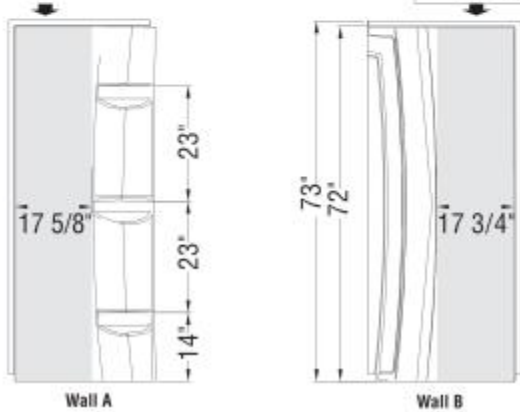

# Neo-Round Base 32 3 in. 32 x 32 Acrylic Corner Shower Base

**Model number:**

101426-000-001-000

**Dimensions:** 32.125" x 32.125" x 4.125"

**Installation:**

**Material:** Acrylic

# Neo-Round Base 32 3 in. 32 x 32 Acrylic Corner Shower Base

**Model number:**

101426-000-001-000

**Dimensions:** 32.125" x 32.125" x 4.125"

**Installation:**

**Material:** Acrylic

**Important**  
Center your plumbing in the highlighted area. Exact plumbing position may vary upon model specifications, please refer to the supplier's instructions for more details.

All dimensions are approximate. Structure measurements must be verified against the unit to ensure proper fit.

## Dimensions

32 1/4 x 32 1/4 x 4 1/4 In.  
(816 x 816 x 105 mm)