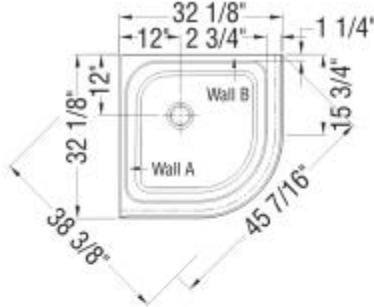

# Neo-Round Base 32 3 in. 32 x 32 Acrylic Corner Shower Base

**Model number:**

101426-000-001-000

**Dimensions:** 32.125" x 32.125" x 4.125"

**Installation:**

**Material:** Acrylic

# Neo-Round Base 32 3 in. 32 x 32 Acrylic Corner Shower Base

**Model number:**

101426-000-001-000

**Dimensions:** 32.125" x 32.125" x 4.125"

**Installation:**

**Material:** Acrylic

**Important**  
Center your plumbing in the highlighted area. Exact plumbing position may vary upon model specifications, please refer to the supplier's instructions for more details.

All dimensions are approximate. Structure measurements must be verified against the unit to ensure proper fit.

## Dimensions

32 1/4 x 32 1/4 x 4 1/4 In.  
(816 x 816 x 105 mm)