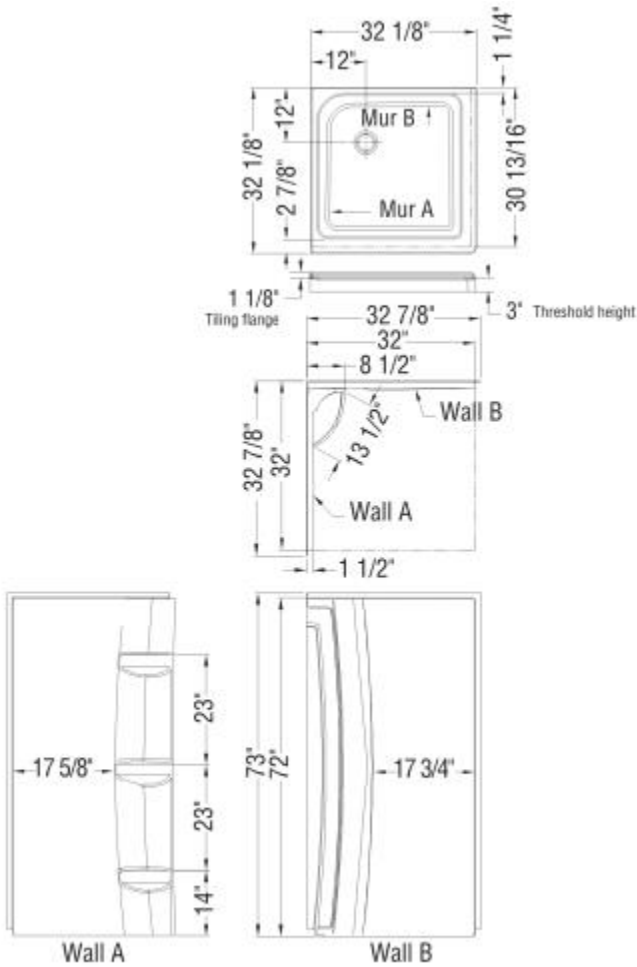

Square Base 32 3 in. 32 x 32 Acrylic Corner Shower Base

Model number:

101431-000-001-000

Dimensions: 32.125" x 32.125" x 4.125"

Installation:

Material: Acrylic

Standard Features:

- Low threshold base
- Corner drain; textured bottom
- Deflecting strip preventing water penetration behind the shower
- Corner installation
- Easy front installation walls with snap clips are available

MAAX

Square Base 32 3 in. 32 x 32 Acrylic Corner Shower Base

Model number:

101431-000-001-000

Dimensions: 32.125" x 32.125" x 4.125"

Installation:

Material: Acrylic

Dimensions

32 1/4 x 32 1/4 x 4 1/4 In.
(816 x 816 x 105 mm)

Weight

30 lbs - 13 1/2 kg

Shape

Square

Drain location:

Corner

All dimensions are approximate. Structure measurements must be verified against the unit to ensure proper fit.