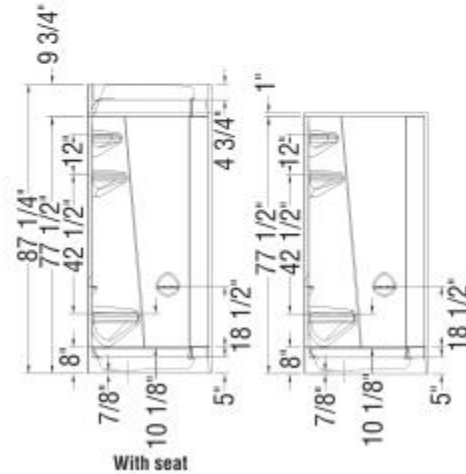

Freestyle 37 Neo-Angle 37 x 37 Acrylic Corner One-Piece Shower

Model number:

102994-000-001-102

Dimensions: 36.5" x 36.5" x 77.5"

Installation: Corner

Material: Acrylic

Standard Features:

- 1 or 2-piece shower
- 2 large shelves and integrated soap dish
- Customize the shower: specify seat or footrest
- Optional roof cap;
- Optional roof cap light;
- Integrated shelves, specify Chrome or Brushed Nickel guard rail 56

No	Description
<input type="checkbox"/> 137440	Radia Neo-angle 36 x 36 x 71 ½ in. 6mm Sliding Shower Door for Corner Installation
<input type="checkbox"/> 137904	Silhouette Neo-angle 36 x 36 x 70 in. Pivot Shower Door for Corner Installation
<input type="checkbox"/> 137720	Silhouette Plus Neo-angle 36 x 36 x 70 in. Pivot Shower Door for Corner Installation

MAAX

Freestyle 37 Neo-Angle 37 x 37 Acrylic Corner One-Piece Shower

Model number:

102994-000-001-102

Dimensions: 36.5" x 36.5" x 77.5"

Installation: Corner

Material: Acrylic

With footrest

With seat

Dimensions

36 1/2 x 36 1/2 x 77 1/2 In.
(927 x 927 x 1969 mm)

Weight

98 lbs - 44 1/2 kg

Shape

NeoAngle

Pieces