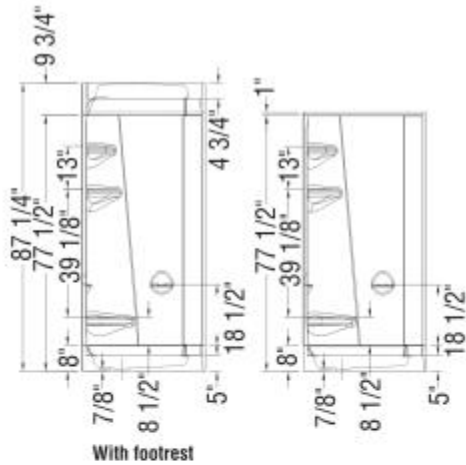

Freestyle 37 Neo-Angle 37 x 37 Acrylic Corner One-Piece Shower

Model number:

102994-000-001-102

Dimensions: 36.5" x 36.5" x 77.5"

Installation: Corner

Material: Acrylic

Standard Features:

- 1 or 2-piece shower
- 2 large shelves and integrated soap dish
- Customize the shower: specify seat or footrest
- Optional roof cap;
- Optional roof cap light;
- Integrated shelves, specify Chrome or Brushed Nickel guard rail 56

No	Description
<input type="checkbox"/> 137440	Radia Neo-angle 36 x 36 x 71 ½ in. 6mm Sliding Shower Door for Corner Installation
<input type="checkbox"/> 137904	Silhouette Neo-angle 36 x 36 x 70 in. Pivot Shower Door for Corner Installation
<input type="checkbox"/> 137720	Silhouette Plus Neo-angle 36 x 36 x 70 in. Pivot Shower Door for Corner Installation

MAAX

Freestyle 37 Neo-Angle 37 x 37 Acrylic Corner One-Piece Shower

Model number:

102994-000-001-102

Dimensions: 36.5" x 36.5" x 77.5"

Installation: Corner

Material: Acrylic

With footrest

With seat

Dimensions

36 1/2 x 36 1/2 x 77 1/2 In.
(927 x 927 x 1969 mm)

Weight

98 lbs - 44 1/2 kg

Shape

NeoAngle

Pieces