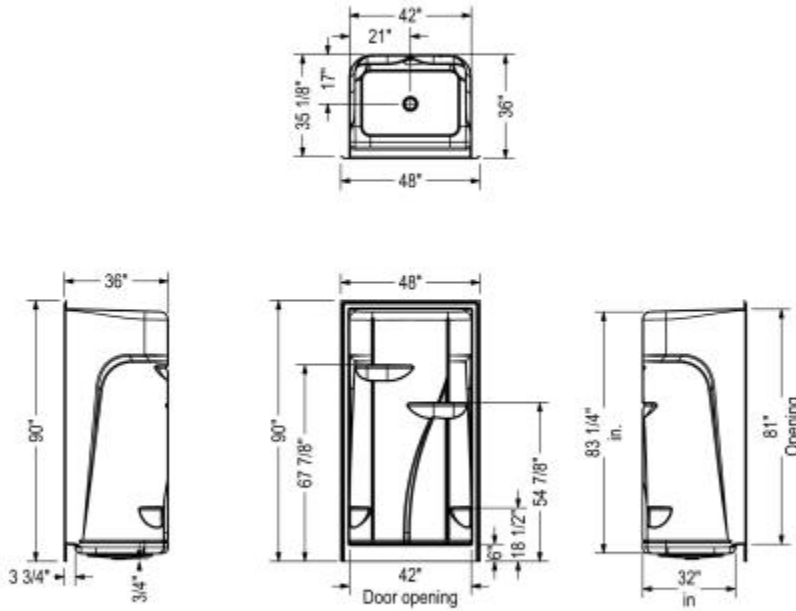

M148 48 x 36 Acrylic Alcove One-Piece Shower

Model number:

103675-000-001-000

Dimensions: 48" x 36" x 90"

Installation: Alcove

Material: Acrylic

Standard Features:

- Left-, Right- and no-seat options
- Comfort height foot ledge
- Large shelving
- Center drain
- Roof cap
- 6 in. threshold

MAAX

M148 48 x 36 Acrylic Alcove One-Piece Shower

Model number:

103675-000-001-000

Dimensions: 48" x 36" x 90"

Installation: Alcove

Material: Acrylic

STANDARD

Dimensions

48 x 36 x 90 In.
(1219 x 914 x 2286 mm)

Weight

166 lbs - 75 1/4 kg

Shape

Rectangular

Pieces

1

Drain location:

No seat, center drain

Left seat, center drain

Right seat, center drain

All dimensions are approximate. Structure measurements must be verified against the unit to ensure proper fit.

Project: