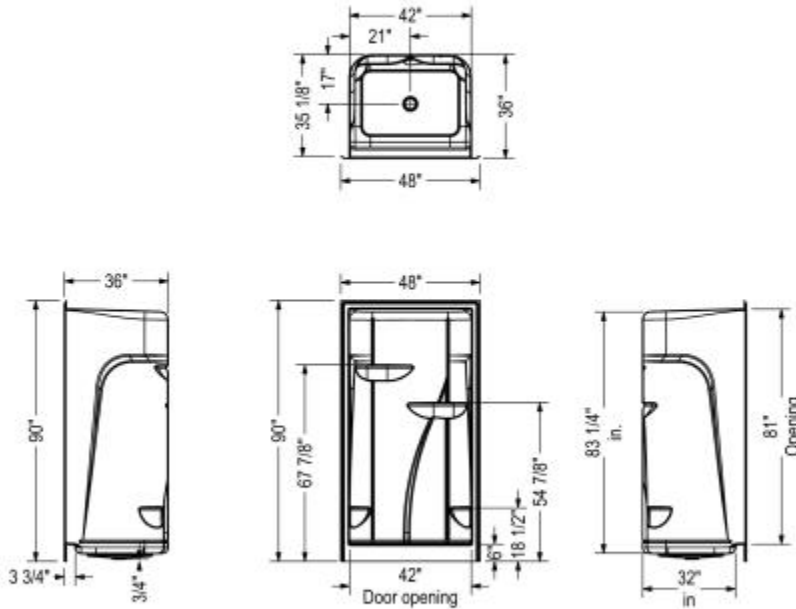

M148 48 x 36 Acrylic Alcove One-Piece Shower

Model number:

103675-000-001-001

Dimensions: 48" x 36" x 90"

Installation: Alcove

Material: Acrylic

Standard Features:

- Left-, Right- and no-seat options
- Comfort height foot ledge
- Large shelving
- Center drain
- Roof cap
- 6 in. threshold

MAAX

M148 48 x 36 Acrylic Alcove One-Piece Shower

Model number:

103675-000-001-001

Dimensions: 48" x 36" x 90"

Installation: Alcove

Material: Acrylic

STANDARD

Dimensions

48 x 36 x 90 In.
(1219 x 914 x 2286 mm)

Weight

166 lbs - 75 1/4 kg

Shape

Rectangular

Pieces

1

Drain location:

No seat, center drain

Left seat, center drain

Right seat, center drain

All dimensions are approximate. Structure measurements must be verified against the unit to ensure proper fit.

Project: