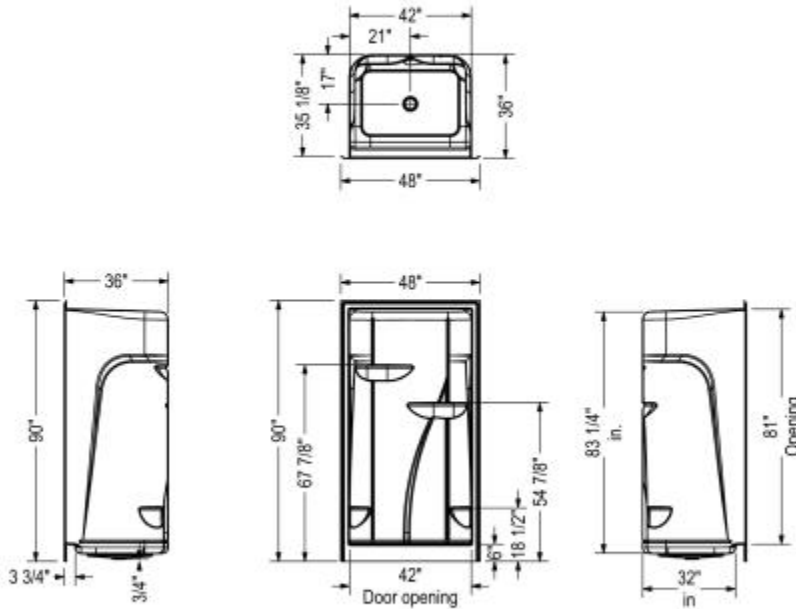

M148 48 x 36 Acrylic Alcove One-Piece Shower

Model number:

103675-000-001-002

Dimensions: 48" x 36" x 90"

Installation: Alcove

Material: Acrylic

Standard Features:

- Left-, Right- and no-seat options
- Comfort height foot ledge
- Large shelving
- Center drain
- Roof cap
- 6 in. threshold

MAAX

M148 48 x 36 Acrylic Alcove One-Piece Shower

Model number:

103675-000-001-002

Dimensions: 48" x 36" x 90"

Installation: Alcove

Material: Acrylic

STANDARD

Dimensions

48 x 36 x 90 In.
(1219 x 914 x 2286 mm)

Weight

166 lbs - 75 1/4 kg

Shape

Rectangular

Pieces

1

Drain location:

No seat, center drain

Left seat, center drain

Right seat, center drain

All dimensions are approximate. Structure measurements must be verified against the unit to ensure proper fit.

Project: