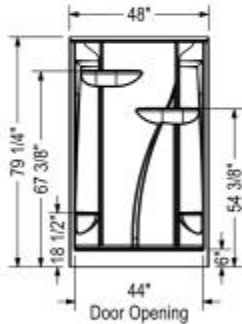

E148 48 x 37 Acrylic Alcove One-Piece Shower

Model number:

103677-000-001-000

Dimensions: 48" x 37.25" x 79.25"

Installation: Alcove

Material: Acrylic

Standard Features:

- Left-, Right- and no-seat options
- Comfort height foot ledge
- Large shelving
- Center drain
- 6 in. threshold

MAAX

E148 48 x 37 Acrylic Alcove One-Piece Shower

Model number:

103677-000-001-000

Dimensions: 48" x 37.25" x 79.25"

Installation: Alcove

Material: Acrylic

STANDARD

Dimensions

48 x 37 1/4 x 79 1/4 In.
(1219 x 946 x 2013 mm)

Weight

154 lbs - 69 3/4 kg

Shape

Rectangular

Pieces

1

Drain location:

No seat, center drain

Left seat, center drain

Right seat, center drain

All dimensions are approximate. Structure measurements must be verified against the unit to ensure proper fit.

Project: _____