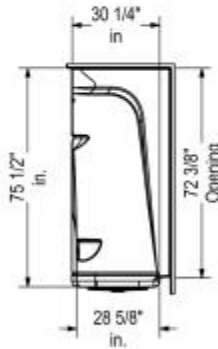

E148 48 x 37 Acrylic Alcove One-Piece Shower

Model number:

103677-000-001-000

Dimensions: 48" x 37.25" x 79.25"

Installation: Alcove

Material: Acrylic

Standard Features:

- Left-, Right- and no-seat options
- Comfort height foot ledge
- Large shelving
- Center drain
- 6 in. threshold

MAAX

E148 48 x 37 Acrylic Alcove One-Piece Shower

Model number:

103677-000-001-000

Dimensions: 48" x 37.25" x 79.25"

Installation: Alcove

Material: Acrylic

STANDARD

Dimensions

48 x 37 1/4 x 79 1/4 In.
(1219 x 946 x 2013 mm)

Weight

154 lbs - 69 3/4 kg

Shape

Rectangular

Pieces

1

Drain location:

No seat, center drain

Left seat, center drain

Right seat, center drain

All dimensions are approximate. Structure measurements must be verified against the unit to ensure proper fit.

Project: _____