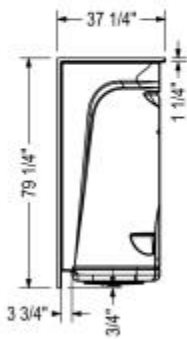

E148 48 x 37 Acrylic Alcove One-Piece Shower

Model number:

103677-000-001-000

Dimensions: 48" x 37.25" x 79.25"

Installation: Alcove

Material: Acrylic

Standard Features:

- Left-, Right- and no-seat options
- Comfort height foot ledge
- Large shelving
- Center drain
- 6 in. threshold

MAAX

E148 48 x 37 Acrylic Alcove One-Piece Shower

Model number:

103677-000-001-000

Dimensions: 48" x 37.25" x 79.25"

Installation: Alcove

Material: Acrylic

STANDARD

Dimensions

48 x 37 1/4 x 79 1/4 In.
(1219 x 946 x 2013 mm)

Weight

154 lbs - 69 3/4 kg

Shape

Rectangular

Pieces

1

Drain location:

No seat, center drain

Left seat, center drain

Right seat, center drain

All dimensions are approximate. Structure measurements must be verified against the unit to ensure proper fit.

Project: _____