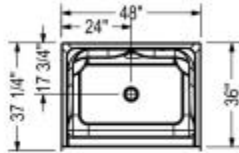

E148 48 x 37 Acrylic Alcove One-Piece Shower

Model number:

103677-000-001-000

Dimensions: 48" x 37.25" x 79.25"

Installation: Alcove

Material: Acrylic

Standard Features:

- Left-, Right- and no-seat options
- Comfort height foot ledge
- Large shelving
- Center drain
- 6 in. threshold

MAAX

E148 48 x 37 Acrylic Alcove One-Piece Shower

Model number:

103677-000-001-000

Dimensions: 48" x 37.25" x 79.25"

Installation: Alcove

Material: Acrylic

STANDARD

Dimensions

48 x 37 1/4 x 79 1/4 In.
(1219 x 946 x 2013 mm)

Weight

154 lbs - 69 3/4 kg

Shape

Rectangular

Pieces

1

Drain location:

No seat, center drain

Left seat, center drain

Right seat, center drain

All dimensions are approximate. Structure measurements must be verified against the unit to ensure proper fit.

Project: _____