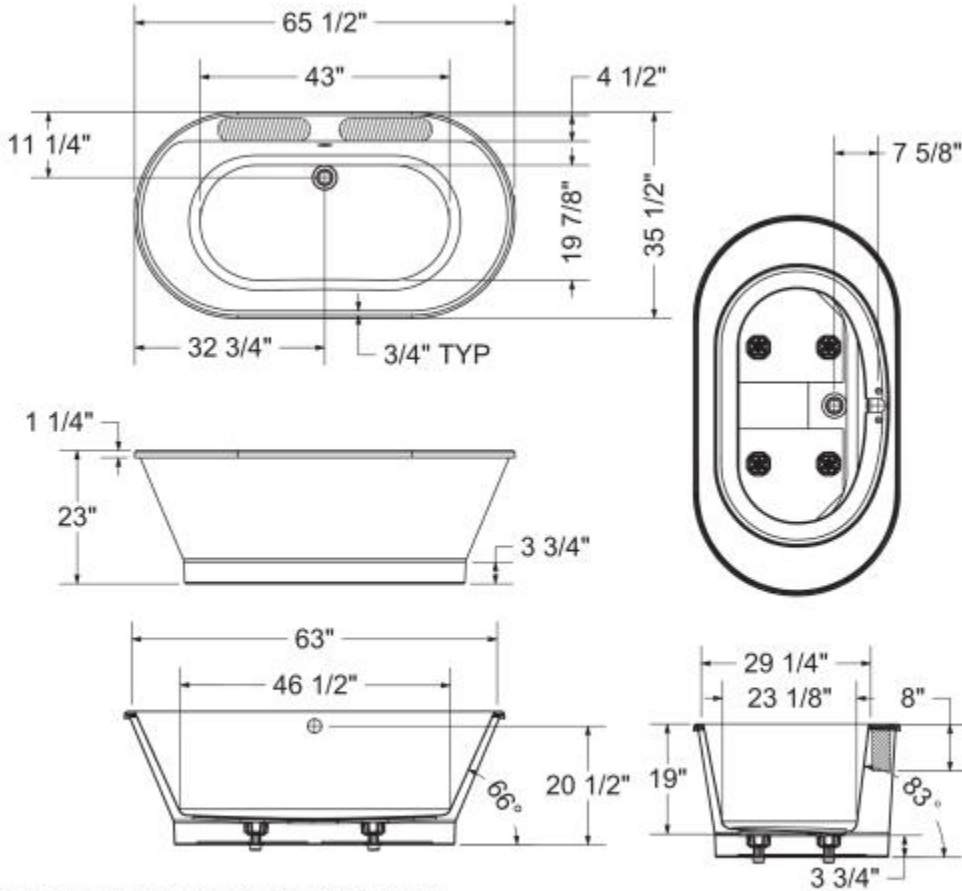

Brioso 6636 AcrylX Freestanding Bathtub

Model number:

103903-000-002-102

Dimensions: 66" x 36" x 23"

Installation: Freestanding

Material: AcrylX™ Applied Acrylic

Standard Features:

- 2-piece bathtub with transitional look and concealed seam
- Ample deck space for faucet installation
- Maximized bathing well with center drain
- Above-the-Floor Rough (AFR)
- F² Drain compatible for fast & easy installation
- MAAX innovative leveling legs for easy installation

Model number:

103903-000-002-102

Dimensions: 66" x 36" x 23"

Installation: Freestanding

Material: AcrylX™ Applied Acrylic

() : Recommended faucet area 2 sections of 16" (L) x 4" (W).
Depth recommended for straight pipes 8".

All dimensions are approximate. Structure measurements must be verified against the unit to ensure proper fit.

Dimensions

66 x 36 x 23 In.
(1676 x 914 x 584 mm)

Water Capacity

68 gallons - 259 liters

Weight

106 lbs - 48 kg

Bathing Well

63 In. x 28 In.
(1597 mm x 711 mm)

Deep Sump Height

18.625 In. - 473 mm

Deck Width

4.5 In. - 114 mm

Drain location: