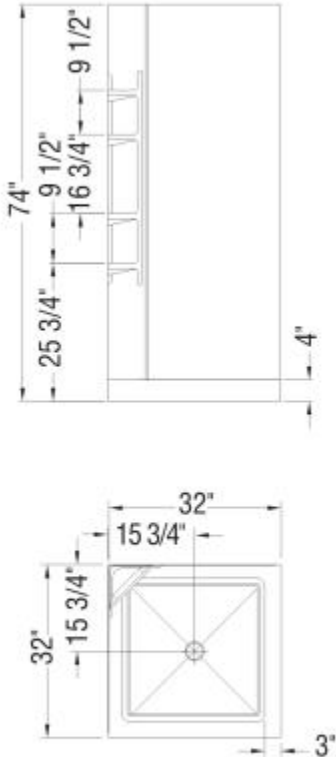

32 Mediterranean III 32 x 32 Polystyrene Shower Kit

Model number:

105605-000-129-104

Dimensions: 32" x 74"

Installation:

Material: Polystyrene

Dimensions

32 x 74 In.
(813 x 1880 mm)

Weight

106 lbs - 48 kg

Drain location:

Center

Project: _____

Contractor: _____

Representative: _____

Date: _____

Tel: _____

Notes: _____

_____

_____