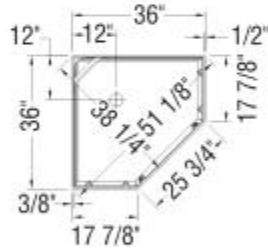

Daylight 36 x 36 Polystyrene Shower Kit

Model number:

105672-000-129-101

Dimensions: 36" x 72"

Installation:

Material: Polystyrene

Standard Features:

- Neo-angle frameless door with hinges and solid handle
- 3-piece polystyrene wall with large shelves on corner caddy, chrome towel bar and 2 additional glass shelves
- Textured base, easy to clean, silicone free
- Right or left installation pivot door
- Center Blur tempered glass panels

Certifications

MAAX products adhere to one or more of the following certifications:

MAAX

Daylight 36 x 36 Polystyrene Shower Kit

Model number:

105672-000-129-101

Dimensions: 36" x 72"

Installation:

Material: Polystyrene

Dimensions

36 x 72 In.
(914 x 1829 mm)

Weight

120 lbs - 54 1/2 kg

Drain location:

Center

All dimensions are approximate. Structure measurements must be verified against the unit to ensure proper fit.