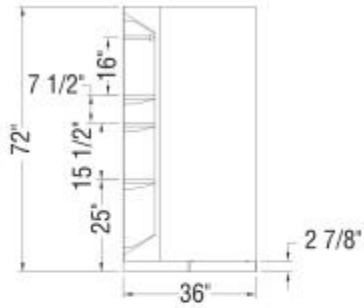

Daylight 36 x 36 Polystyrene Shower Kit

Model number:

105672-000-129-101

Dimensions: 36" x 72"

Installation:

Material: Polystyrene

Standard Features:

- Neo-angle frameless door with hinges and solid handle
- 3-piece polystyrene wall with large shelves on corner caddy, chrome towel bar and 2 additional glass shelves
- Textured base, easy to clean, silicone free
- Right or left installation pivot door
- Center Blur tempered glass panels

Certifications

MAAX products adhere to one or more of the following certifications:

MAAX

Daylight 36 x 36 Polystyrene Shower Kit

Model number:

105672-000-129-101

Dimensions: 36" x 72"

Installation:

Material: Polystyrene

Dimensions

36 x 72 In.
(914 x 1829 mm)

Weight

120 lbs - 54 1/2 kg

Drain location:

Center

All dimensions are approximate. Structure measurements must be verified against the unit to ensure proper fit.