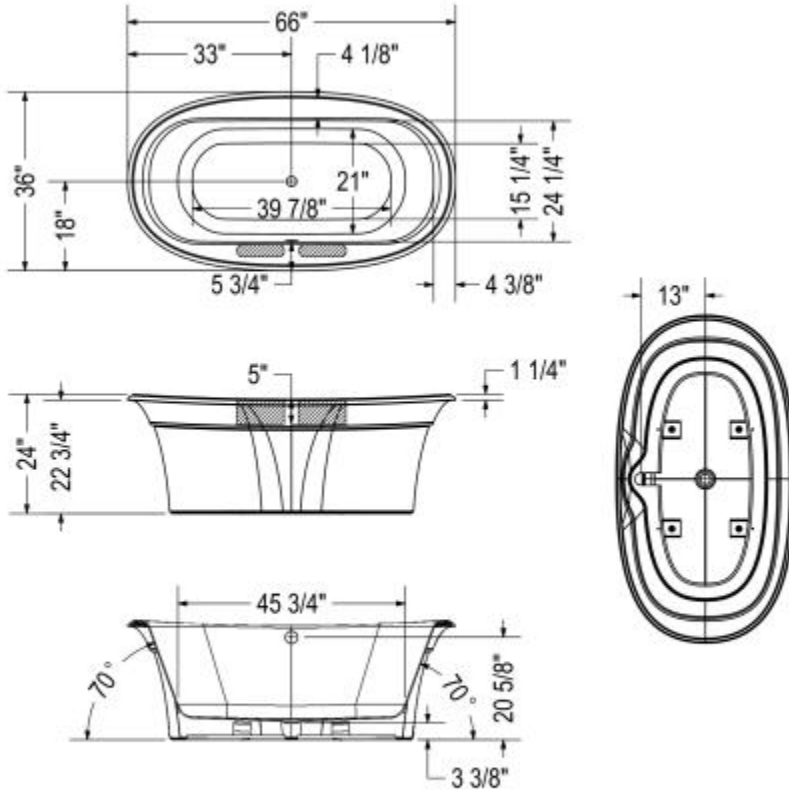

# Ella Sleek 66 x 36 Acrylic Freestanding Bathtub

**Model number:**

105744-000-015

**Dimensions:** 66" x 36" x 24"

**Installation:** Freestanding

**Material:** Acrylic

() : Recommended faucet area 2 sections of 10" (L) x 2 1/2" (W)  
Depth recommended for straight pipes 5".

All dimensions are approximate. Structure measurements must be verified against the unit to ensure proper fit.

## Dimensions

66 x 36 x 24 In.  
(1676 x 914 x 610 mm)

## Deck Width

4.125 In. - 105 mm