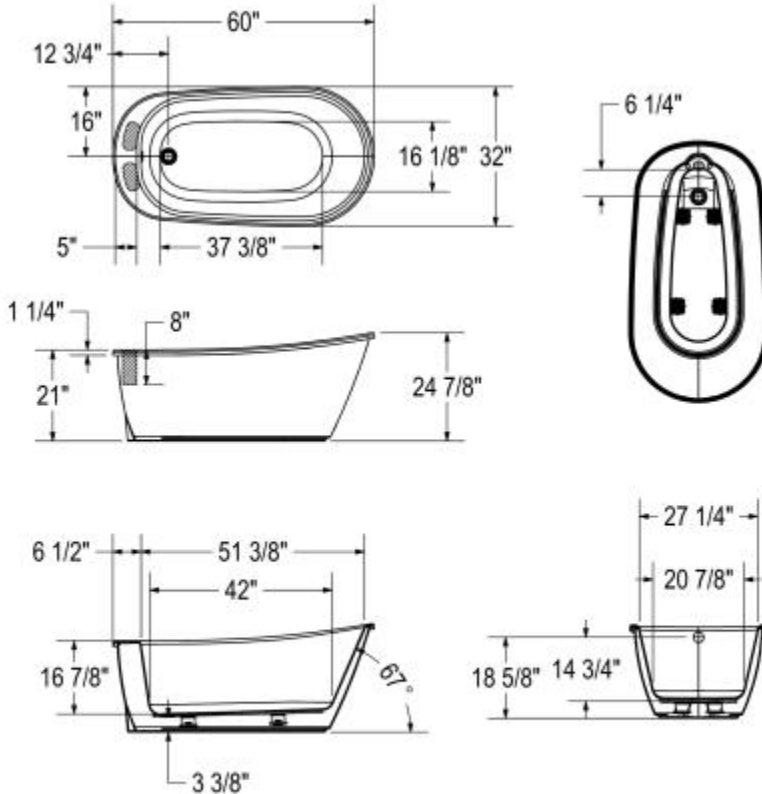

Sax 60 x 32 AcrylX Freestanding Bathtub

Model number:

105797-000-002-125

Dimensions: 60" x 32" x 24.875"

Installation: Freestanding

Material: AcrylX™ Applied Acrylic

Standard Features:

- 2-piece bathtub – Transports and installs easily
- Above-the-Floor Rough (AFR) and F² Drain compatible
- MAAX innovative leveling legs for easy installation
- Faucet installation can be deck-mounted or floor-mounted
- Unique feature: maximized bathing well with comfortable backrest
- End drain

MAAX

Sax 60 x 32 AcrylX Freestanding Bathtub

Model number:

105797-000-002-125

Dimensions: 60" x 32" x 24.875"

Installation: Freestanding

Material: AcrylX™ Applied Acrylic

Dimensions

60 x 32 x 25 In.
(1524 x 813 x 632 mm)

Water Capacity

44 gallons - 168 liters

Weight

130 lbs - 59 kg

Bathing Well

51 1/2 In. x 27 1/4 In.
(1305 mm x 692 mm)

Deep Sump Height

16.875 In. - 429 mm

Deck Width

5 In. - 127 mm

Drain location:

End

(): Recommended faucet area 2 sections of 7" (L) x 3" (W).
Depth recommended for straight pipes 8".

All dimensions are approximate. Structure measurements must be verified against the unit to ensure proper fit.