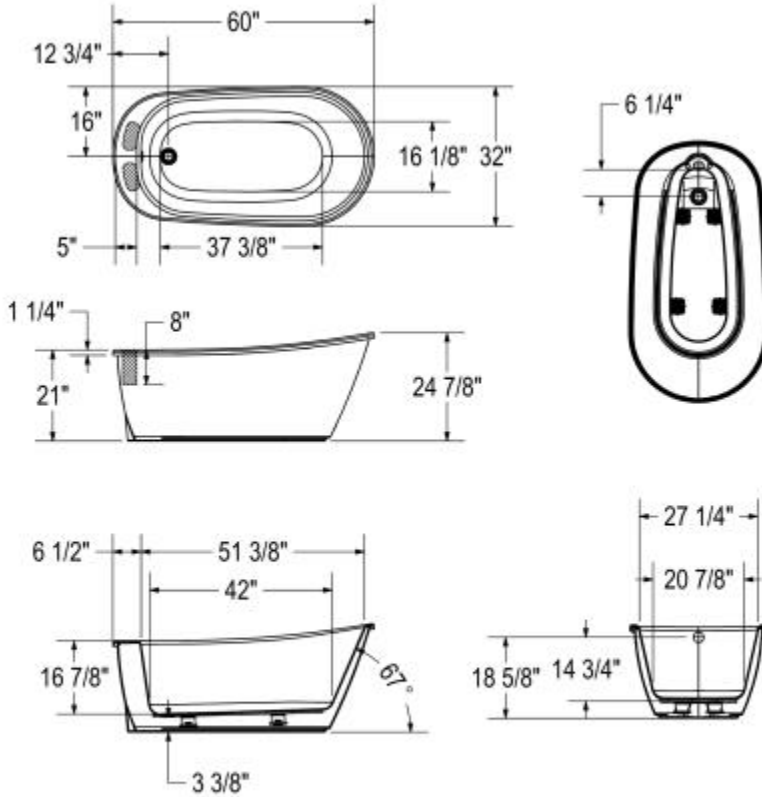

## Bathing Well

51 1/2 In. x 27 1/4 In.  
(1305 mm x 692 mm)

## Deep Sump Height

16.875 In. - 429 mm

## Deck Width

5 In. - 127 mm

## Drain location:

End

(): Recommended faucet area 2 sections of 7" (L) x 3" (W).  
Depth recommended for straight pipes 8".

All dimensions are approximate. Structure measurements must be verified against the unit to ensure proper fit.