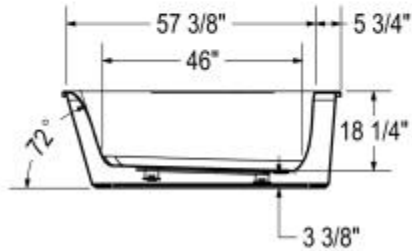

Lounge 64 x 34 Acrylic Freestanding Bathtub

Model number:

105798-000-001-100

Dimensions: 64" x 34" x 22.25"

Installation: Freestanding

Material: Acrylic

Standard Features:

- 2-piece – Transports and installs easily
- Bathtub skirt available in 4 colours: White, Sterling Silver, Black, Thunder Grey
- MAAX innovative leveling legs for easy installation
- Faucet installation can be deck-mounted or floor-mounted
- Unique feature: maximized bathing well with comfortable backrest
- Above-the-Floor Rough (AFR) and F² Drain compatible

MAAX

Lounge 64 x 34 Acrylic Freestanding Bathtub

Model number:

105798-000-001-100

Dimensions: 64" x 34" x 22.25"

Installation: Freestanding

Material: Acrylic

 : Recommended faucet area 2 sections of 12" (L) x 3 1/2" (W).

All dimensions are approximate. Structure measurements must be verified against the unit to ensure proper fit.

Dimensions

64 x 34 x 22 1/4 In.
(1626 x 864 x 565 mm)

Water Capacity

68 gallons - 259 liters

Weight

160 lbs - 72 1/2 kg

Bathing Well

57 1/2 In. x 32 1/4 In.
(1457 mm x 819 mm)

Deep Sump Height

18.25 In. - 464 mm

Deck Width

5.25 In. - 133 mm

Drain location: