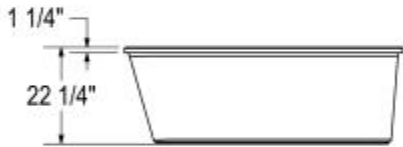

MAAX

Lounge 64 x 34 Acrylic Freestanding Bathtub

Model number:

105798-000-001-100

Dimensions: 64" x 34" x 22.25"

Installation: Freestanding

Material: Acrylic

 : Recommended faucet area 2 sections of 12" (L) x 3 1/2" (W).

All dimensions are approximate. Structure measurements must be verified against the unit to ensure proper fit.

Dimensions

64 x 34 x 22 1/4 In.
(1626 x 864 x 565 mm)

Water Capacity

68 gallons - 259 liters

Weight

160 lbs - 72 1/2 kg

Bathing Well

57 1/2 In. x 32 1/4 In.
(1457 mm x 819 mm)

Deep Sump Height

18.25 In. - 464 mm

Deck Width

5.25 In. - 133 mm

Drain location: