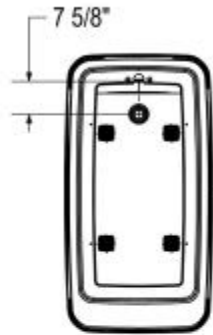

Lounge 64 x 34 Acrylic Freestanding Bathtub

Model number:

105798-000-001-100

Dimensions: 64" x 34" x 22.25"

Installation: Freestanding

Material: Acrylic

Standard Features:

- 2-piece – Transports and installs easily
- Bathtub skirt available in 4 colours: White, Sterling Silver, Black, Thunder Grey
- MAAX innovative leveling legs for easy installation
- Faucet installation can be deck-mounted or floor-mounted
- Unique feature: maximized bathing well with comfortable backrest
- Above-the-Floor Rough (AFR) and F² Drain compatible

MAAX

Lounge 64 x 34 Acrylic Freestanding Bathtub

Model number:

105798-000-001-100

Dimensions: 64" x 34" x 22.25"

Installation: Freestanding

Material: Acrylic

 : Recommended faucet area 2 sections of 12" (L) x 3 1/2" (W).

All dimensions are approximate. Structure measurements must be verified against the unit to ensure proper fit.

Dimensions

64 x 34 x 22 1/4 In.
(1626 x 864 x 565 mm)

Water Capacity

68 gallons - 259 liters

Weight

160 lbs - 72 1/2 kg

Bathing Well

57 1/2 In. x 32 1/4 In.
(1457 mm x 819 mm)

Deep Sump Height

18.25 In. - 464 mm

Deck Width

5.25 In. - 133 mm

Drain location: