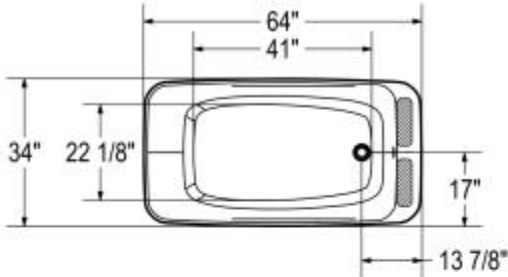

Lounge 64 x 34 Acrylic Freestanding Bathtub

Model number:

105798-000-001-100

Dimensions: 64" x 34" x 22.25"

Installation: Freestanding

Material: Acrylic

Standard Features:

- 2-piece – Transports and installs easily
- Bathtub skirt available in 4 colours: White, Sterling Silver, Black, Thunder Grey
- MAAX innovative leveling legs for easy installation
- Faucet installation can be deck-mounted or floor-mounted
- Unique feature: maximized bathing well with comfortable backrest
- Above-the-Floor Rough (AFR) and F² Drain compatible

MAAX

Lounge 64 x 34 Acrylic Freestanding Bathtub

Model number:

105798-000-001-100

Dimensions: 64" x 34" x 22.25"

Installation: Freestanding

Material: Acrylic

 : Recommended faucet area 2 sections of 12" (L) x 3 1/2" (W).

All dimensions are approximate. Structure measurements must be verified against the unit to ensure proper fit.

Dimensions

64 x 34 x 22 1/4 In.
(1626 x 864 x 565 mm)

Water Capacity

68 gallons - 259 liters

Weight

160 lbs - 72 1/2 kg

Bathing Well

57 1/2 In. x 32 1/4 In.
(1457 mm x 819 mm)

Deep Sump Height

18.25 In. - 464 mm

Deck Width

5.25 In. - 133 mm

Drain location: