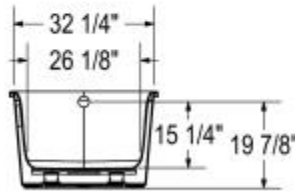

MAAX

Lounge 64 x 34 Acrylic Freestanding Bathtub

Model number:

105798-000-001-100

Dimensions: 64" x 34" x 22.25"

Installation: Freestanding

Material: Acrylic

 : Recommended faucet area 2 sections of 12" (L) x 3 1/2" (W).

All dimensions are approximate. Structure measurements must be verified against the unit to ensure proper fit.

Dimensions

64 x 34 x 22 1/4 In.
(1626 x 864 x 565 mm)

Water Capacity

68 gallons - 259 liters

Weight

160 lbs - 72 1/2 kg

Bathing Well

57 1/2 In. x 32 1/4 In.
(1457 mm x 819 mm)

Deep Sump Height

18.25 In. - 464 mm

Deck Width

5.25 In. - 133 mm

Drain location: