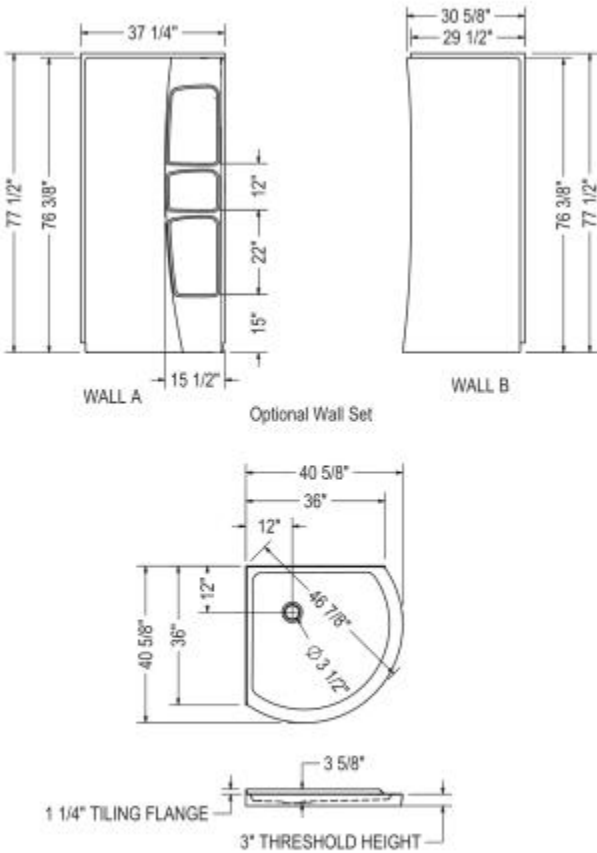

# Olympia Round - Right Opening 36 x 36 Acrylic Shower Kit

**Model number:**

105960-000-001-102

**Dimensions:** 36" x 78.625"

**Installation:**

**Material:** Acrylic

## Dimensions

36 x 78 3/4 In.  
(914 x 1997 mm)

## Weight

206 lbs - 93 1/2 kg

## Drain location:

Right

All dimensions are approximate. Structure measurements must be verified against the unit to ensure proper fit.

Project:

Contractor:

Representative:

Date:

Tel: