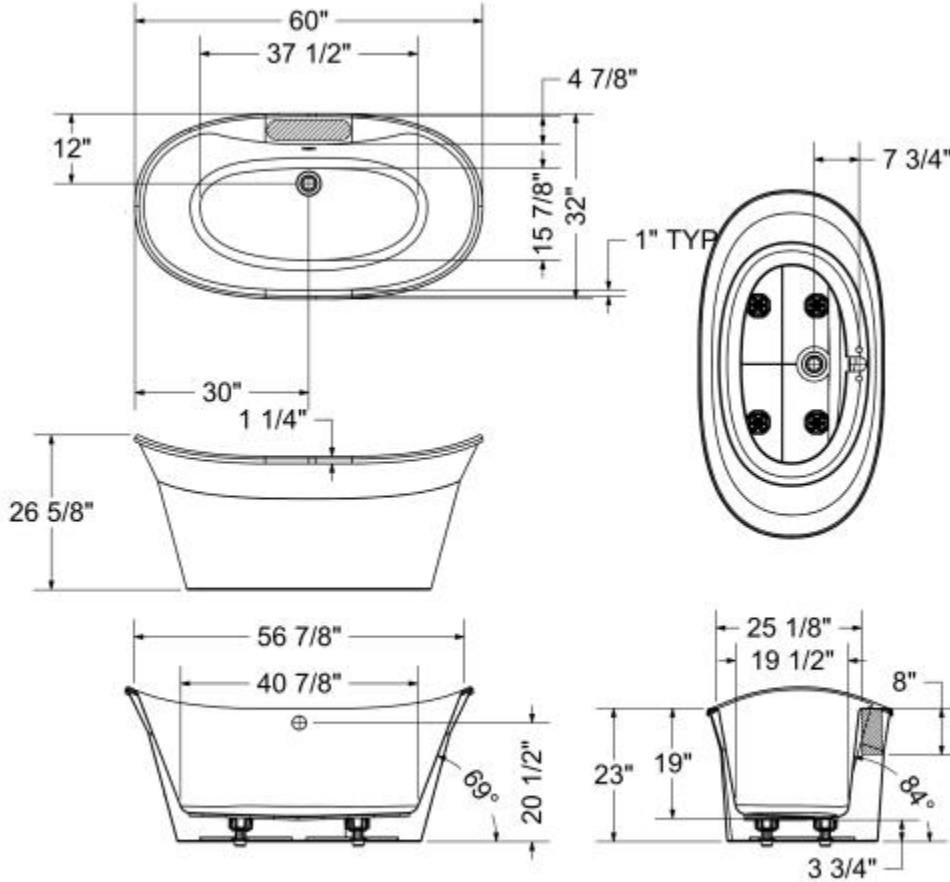

Orchestra 6032 AcrylX Freestanding Bathtub

Model number:

106150-000-002-128

Dimensions: 60" x 32" x 26.625"

Installation: Freestanding

Material: AcrylX™ Applied Acrylic

Standard Features:

- 2-piece bathtub with symmetrical look and concealed seam
- Ample deck space for faucets installation
- Maximized bathing well, raised backrest and off-center drain
- Above-the-Floor Rough (AFR) and F² Drain compatible
- MAAX innovative leveling legs for easy installation
- Bathtub skirt available in 4 colours: White, Sterling Silver, Black, Thunder Grey

MAAX

Orchestra 6032 AcrylX Freestanding Bathtub

Model number:

106150-000-002-128

Dimensions: 60" x 32" x 26.625"

Installation: Freestanding

Material: AcrylX™ Applied Acrylic

() : Recommended faucet area of 15" (L) x 3-1/2" (W).
Depth recommended for straight pipes 8"

All dimensions are approximate. Structure measurements must be verified against the unit to ensure proper fit.

Dimensions

60 x 32 x 26 3/4 In.
(1524 x 813 x 676 mm)

Water Capacity

48 gallons - 182 liters

Weight

95 lbs - 43 kg

Bathing Well

57 In. x 25 1/4 In.
(1445 mm x 638 mm)

Deep Sump Height

18.5 In. - 470 mm

Deck Width

4.875 In. - 124 mm

Drain location: