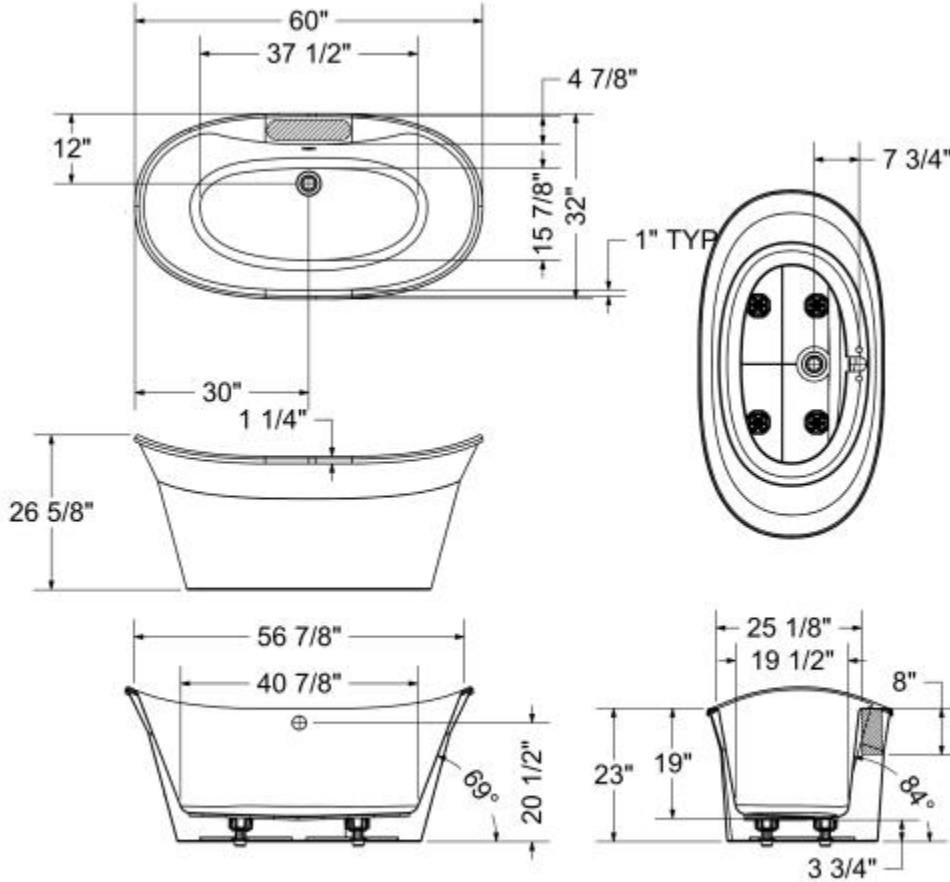

Orchestra 6032 AcrylX Freestanding Bathtub

Model number:

106150-000-002-127

Dimensions: 60" x 32" x 26.625"

Installation: Freestanding

Material: AcrylX™ Applied Acrylic

Standard Features:

- 2-piece bathtub with symmetrical look and concealed seam
- Ample deck space for faucets installation
- Maximized bathing well, raised backrest and off-center drain
- Above-the-Floor Rough (AFR) and F² Drain compatible
- MAAX innovative leveling legs for easy installation
- Bathtub skirt available in 4 colours: White, Sterling Silver, Black, Thunder Grey

MAAX

Orchestra 6032 AcrylX Freestanding Bathtub

Model number:

106150-000-002-127

Dimensions: 60" x 32" x 26.625"

Installation: Freestanding

Material: AcrylX™ Applied Acrylic

() : Recommended faucet area of 15" (L) x 3-1/2" (W).
Depth recommended for straight pipes 8"

All dimensions are approximate. Structure measurements must be verified against the unit to ensure proper fit.

Dimensions

60 x 32 x 26 3/4 In.
(1524 x 813 x 676 mm)

Water Capacity

48 gallons - 182 liters

Weight

95 lbs - 43 kg

Bathing Well

57 In. x 25 1/4 In.
(1445 mm x 638 mm)

Deep Sump Height

18.5 In. - 470 mm

Deck Width

4.875 In. - 124 mm

Drain location: