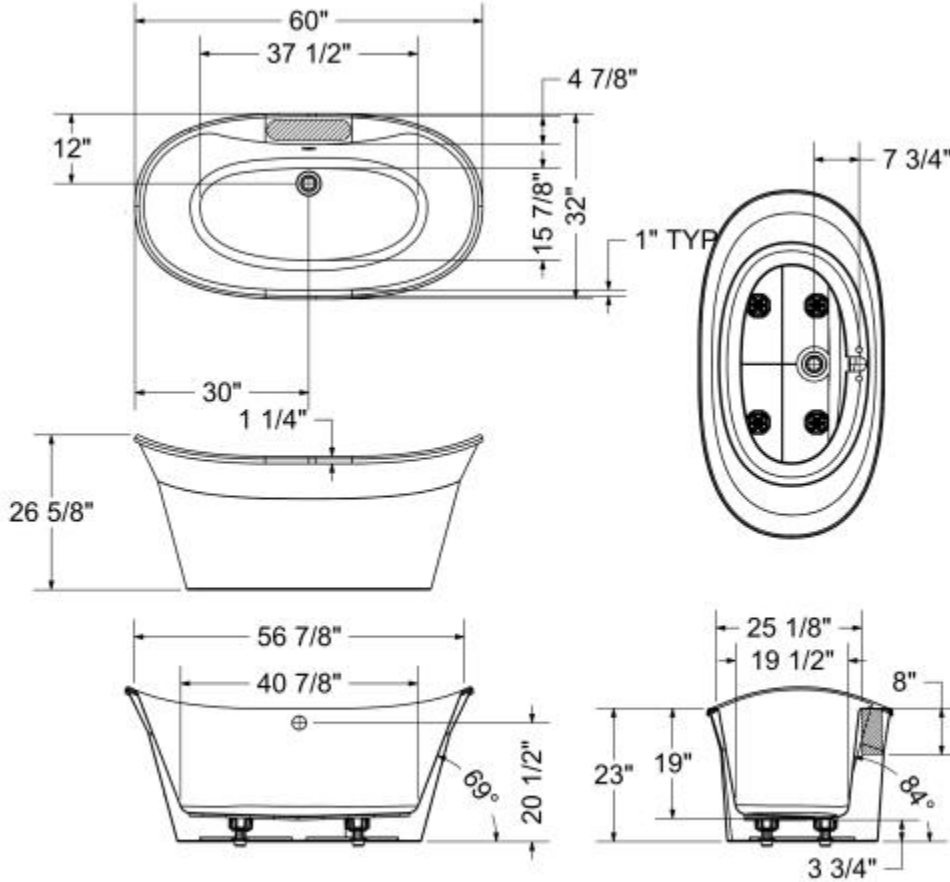

Orchestra 6032 AcrylX Freestanding Bathtub

Model number:

106150-000-002-129

Dimensions: 60" x 32" x 26.625"

Installation: Freestanding

Material: AcrylX™ Applied Acrylic

Standard Features:

- 2-piece bathtub with symmetrical look and concealed seam
- Ample deck space for faucets installation
- Maximized bathing well, raised backrest and off-center drain
- Above-the-Floor Rough (AFR) and F² Drain compatible
- MAAX innovative leveling legs for easy installation
- Bathtub skirt available in 4 colours: White, Sterling Silver, Black, Thunder Grey

MAAX

Orchestra 6032 AcrylX Freestanding Bathtub

Model number:

106150-000-002-129

Dimensions: 60" x 32" x 26.625"

Installation: Freestanding

Material: AcrylX™ Applied Acrylic

() : Recommended faucet area of 15" (L) x 3-1/2" (W).
Depth recommended for straight pipes 8"

All dimensions are approximate. Structure measurements must be verified against the unit to ensure proper fit.

Dimensions

60 x 32 x 26 3/4 In.
(1524 x 813 x 676 mm)

Water Capacity

48 gallons - 182 liters

Weight

95 lbs - 43 kg

Bathing Well

57 In. x 25 1/4 In.
(1445 mm x 638 mm)

Deep Sump Height

18.5 In. - 470 mm

Deck Width

4.875 In. - 124 mm

Drain location: