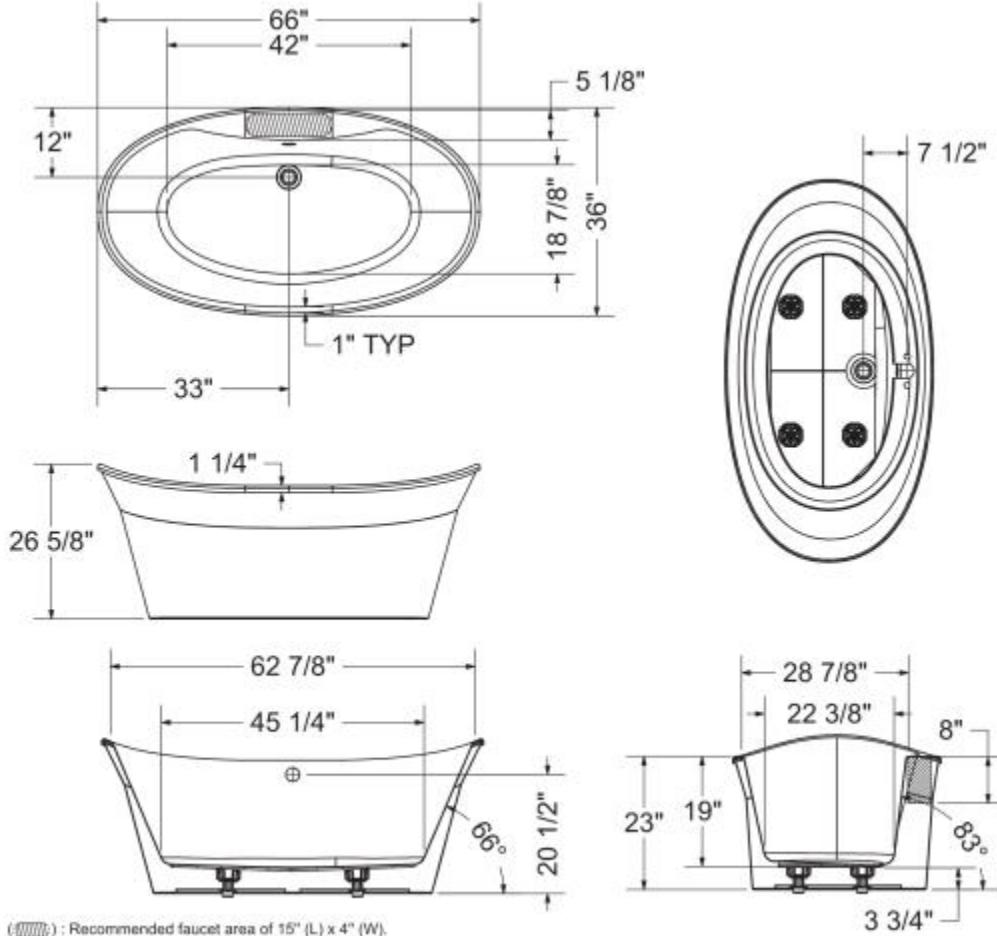

Orchestra 6636 AcrylX Freestanding Bathtub

Model number:

106151-000-002-100

Dimensions: 66" x 36" x 26.625"

Installation: Freestanding

Material: AcrylX™ Applied Acrylic

Standard Features:

- 2-piece bathtub with symmetrical look and concealed seam
- Ample deck space for faucets installation
- Maximized bathing well, raised backrest and off-center drain
- Above-the-Floor Rough (AFR) and F² Drain compatible
- MAAX innovative leveling legs for easy installation
- Bathtub skirt available in 4 colours: White, Sterling Silver, Black, Thunder Grey

MAAX

Orchestra 6636 AcrylX Freestanding Bathtub

Model number:

106151-000-002-100

Dimensions: 66" x 36" x 26.625"

Installation: Freestanding

Material: AcrylX™ Applied Acrylic

(Symbol): Recommended faucet area of 15" (L) x 4" (W).
Depth recommended for straight pipes 8".

All dimensions are approximate. Structure measurements must be verified against the unit to ensure proper fit.

Dimensions

66 x 36 x 26 3/4 In.
(1676 x 914 x 676 mm)

Water Capacity

59 gallons - 223 liters

Weight

110 lbs - 50 kg

Bathing Well

63 In. x 29 In.
(1597 mm x 733 mm)

Deep Sump Height

18.5 In. - 470 mm

Deck Width

5 In. - 127 mm

Drain location: