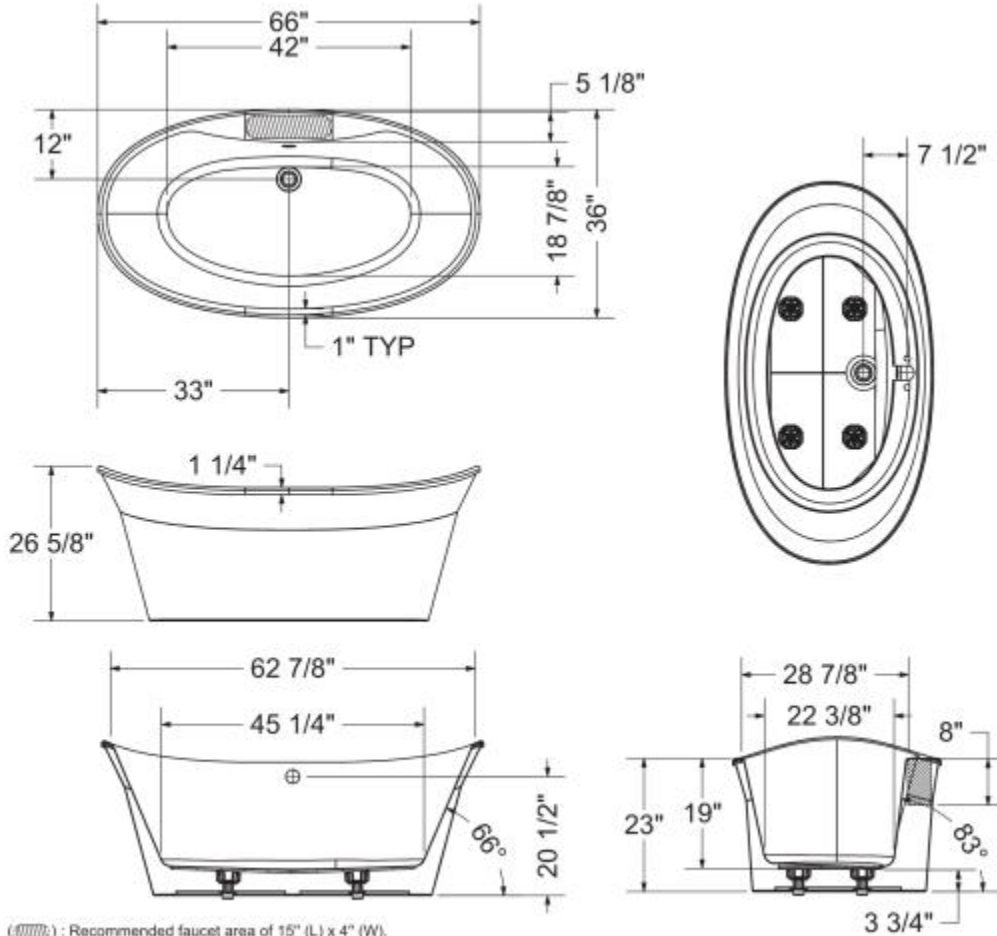

Orchestra 6636 AcrylX Freestanding Bathtub

Model number:

106151-000-002-128

Dimensions: 66" x 36" x 26.625"

Installation: Freestanding

Material: AcrylX™ Applied Acrylic

Standard Features:

- 2-piece bathtub with symmetrical look and concealed seam
- Ample deck space for faucets installation
- Maximized bathing well, raised backrest and off-center drain
- Above-the-Floor Rough (AFR) and F² Drain compatible
- MAAX innovative leveling legs for easy installation
- Bathtub skirt available in 4 colours: White, Sterling Silver, Black, Thunder Grey

MAAX

Orchestra 6636 AcrylX Freestanding Bathtub

Model number:

106151-000-002-128

Dimensions: 66" x 36" x 26.625"

Installation: Freestanding

Material: AcrylX™ Applied Acrylic

() : Recommended faucet area of 15" (L) x 4" (W).
Depth recommended for straight pipes 8".

All dimensions are approximate. Structure measurements must be verified against the unit to ensure proper fit.

Dimensions

66 x 36 x 26 3/4 In.
(1676 x 914 x 676 mm)

Water Capacity

59 gallons - 223 liters

Weight

110 lbs - 50 kg

Bathing Well

63 In. x 29 In.
(1597 mm x 733 mm)

Deep Sump Height

18.5 In. - 470 mm

Deck Width

5 In. - 127 mm

Drain location: