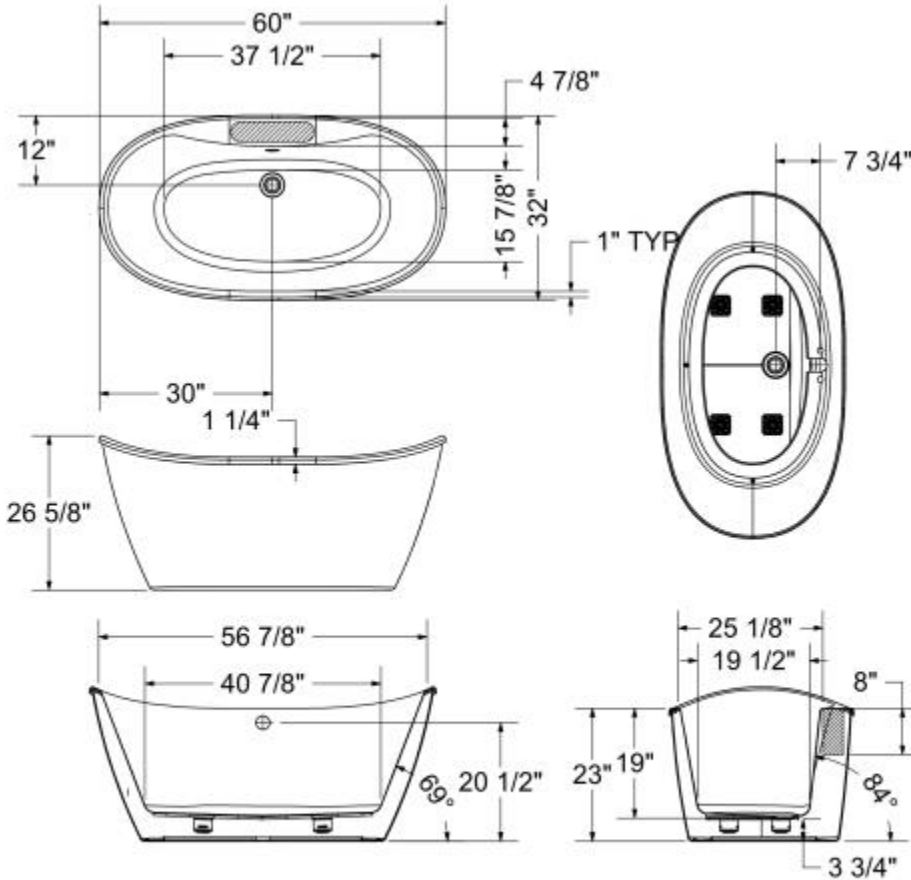

Delsia 6032 AcrylX Freestanding Bathtub

Model number:

106192-000-002-125

Dimensions: 60" x 32" x 26.625"

Installation: Freestanding

Material: AcrylX™ Applied Acrylic

Standard Features:

- 2-piece bathtub with symmetrical look and concealed seam
- Ample deck space for faucet installation
- Maximized bathing well, raised backrest and off-center drain
- Above-the-Floor Rough (AFR) and F² Drain compatible
- MAAX innovative leveling legs for easy installation
- Bathtub skirt available in 4 colours: White, Sterling Silver, Black, Thunder Grey

MAAX

Delsia 6032 AcrylX Freestanding Bathtub

Model number:

106192-000-002-125

Dimensions: 60" x 32" x 26.625"

Installation: Freestanding

Material: AcrylX™ Applied Acrylic

{ } : Recommended faucet area of 15" (L) x 3-1/2" (W).
Depth recommended for straight pipes 8".

All dimensions are approximate. Structure measurements must be verified against the unit to ensure proper fit.

Dimensions

60 x 32 x 26 3/4 In.
(1524 x 813 x 676 mm)

Water Capacity

48 gallons - 182 liters

Weight

95 lbs - 43 kg

Bathing Well

57 In. x 25 1/4 In.
(1445 mm x 638 mm)

Deep Sump Height

18.5 In. - 470 mm

Deck Width

4.875 In. - 124 mm

Drain location: