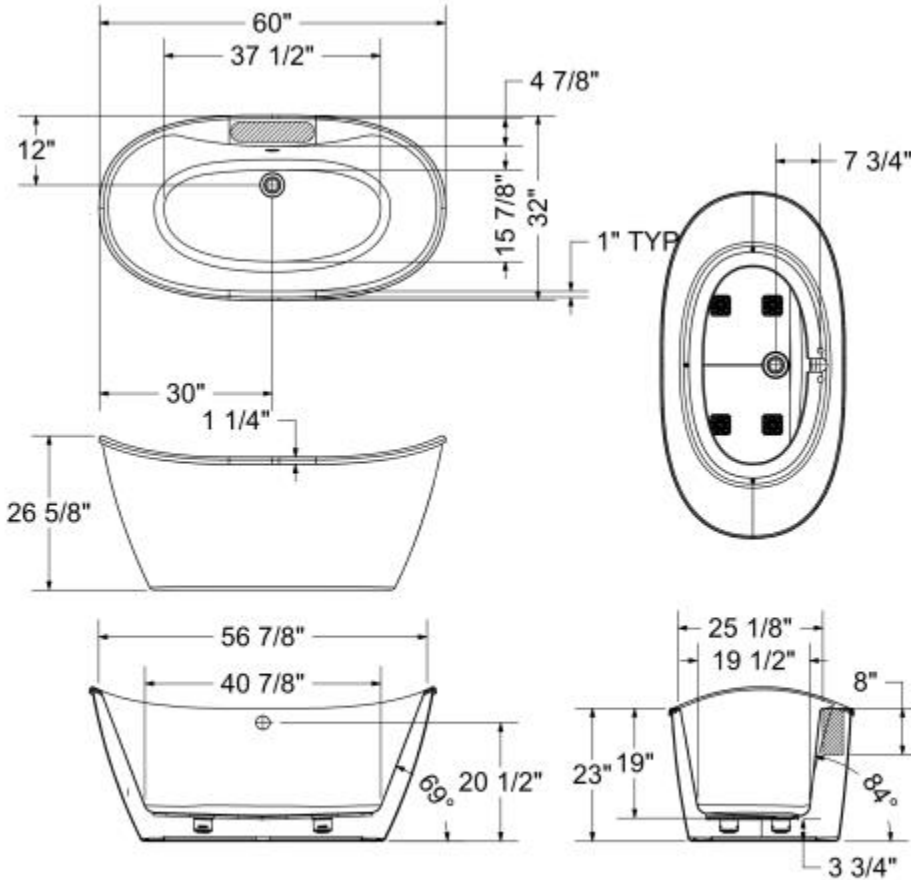

Delsia 6032 AcrylX Freestanding Bathtub

Model number:

106192-000-002-124

Dimensions: 60" x 32" x 26.625"

Installation: Freestanding

Material: AcrylX™ Applied Acrylic

Standard Features:

- 2-piece bathtub with symmetrical look and concealed seam
- Ample deck space for faucet installation
- Maximized bathing well, raised backrest and off-center drain
- Above-the-Floor Rough (AFR) and F² Drain compatible
- MAAX innovative leveling legs for easy installation
- Bathtub skirt available in 4 colours: White, Sterling Silver, Black, Thunder Grey

MAAX

Delsia 6032 AcrylX Freestanding Bathtub

Model number:

106192-000-002-124

Dimensions: 60" x 32" x 26.625"

Installation: Freestanding

Material: AcrylX™ Applied Acrylic

{ } : Recommended faucet area of 15" (L) x 3-1/2" (W).
Depth recommended for straight pipes 8".

All dimensions are approximate. Structure measurements must be verified against the unit to ensure proper fit.

Dimensions

60 x 32 x 26 3/4 In.
(1524 x 813 x 676 mm)

Water Capacity

48 gallons - 182 liters

Weight

95 lbs - 43 kg

Bathing Well

57 In. x 25 1/4 In.
(1445 mm x 638 mm)

Deep Sump Height

18.5 In. - 470 mm

Deck Width

4.875 In. - 124 mm

Drain location: