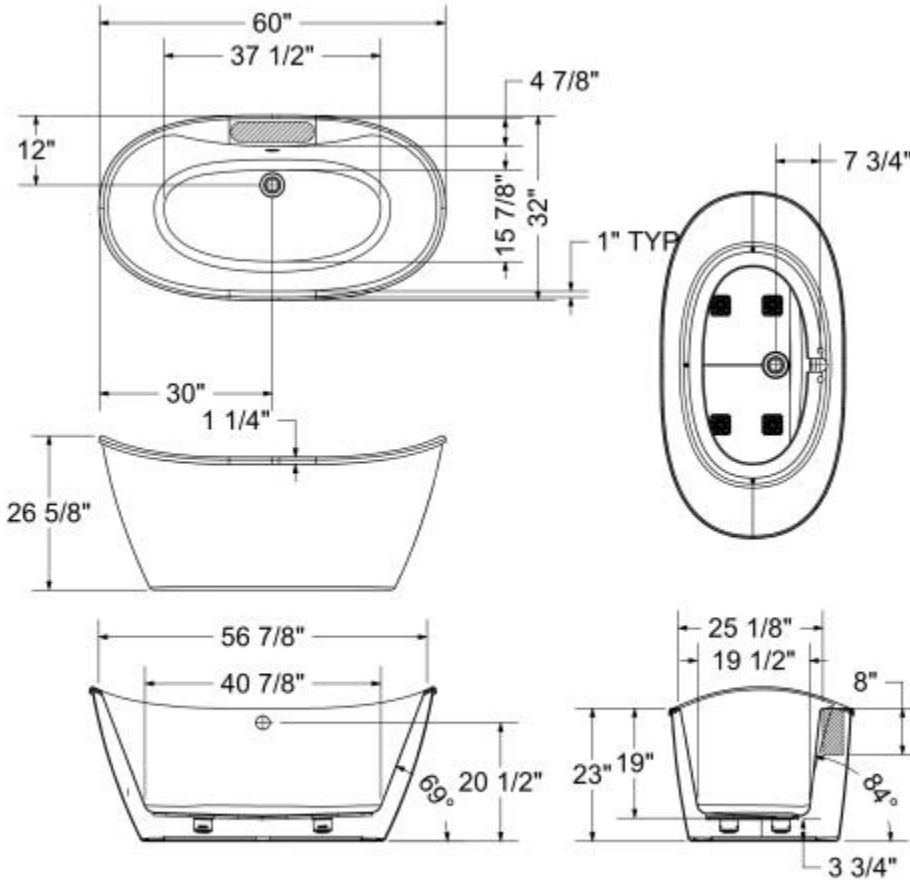

# Delsia 6032 AcrylX Freestanding Bathtub

**Model number:**

106192-000-002-126

**Dimensions:** 60" x 32" x 26.625"

**Installation:** Freestanding

**Material:** AcrylX™ Applied Acrylic

{ } : Recommended faucet area of 15" (L) x 3-1/2" (W).  
Depth recommended for straight pipes 8".

All dimensions are approximate. Structure measurements must be verified against the unit to ensure proper fit.

## Dimensions

60 x 32 x 26 3/4 In.  
(1524 x 813 x 676 mm)

## Bathing Well

57 In. x 25 1/4 In.  
(1445 mm x 638 mm)