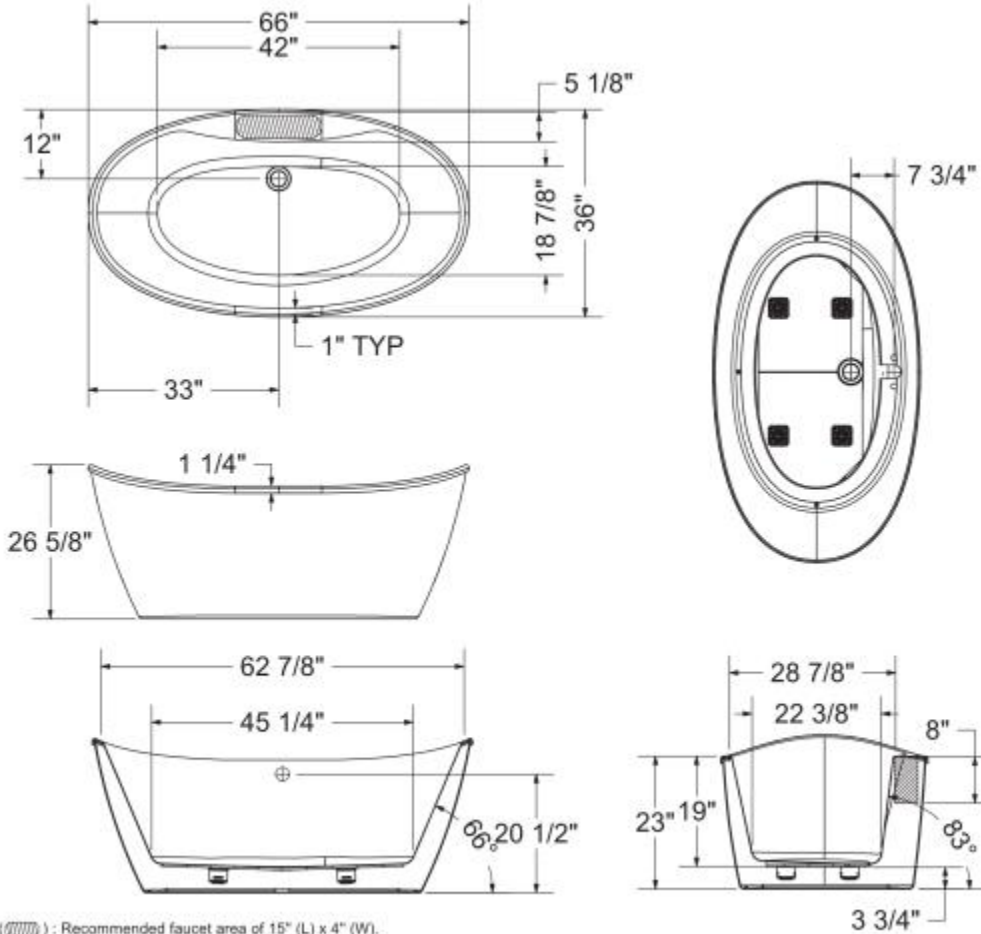

# Delsia 6636 AcrylX Freestanding Bathtub

**Model number:**

106193-000-002-125

**Dimensions:** 66" x 36" x 26.625"

**Installation:** Freestanding

**Material:** AcrylX™ Applied Acrylic

( ) : Recommended faucet area of 15" (L) x 4" (W).  
Depth recommended for straight pipes 8".

All dimensions are approximate. Structure measurements must be verified against the unit to ensure proper fit.

## Dimensions

66 x 36 x 26 3/4 In.  
(1676 x 914 x 676 mm)

## Deck Width

5 In. - 127 mm