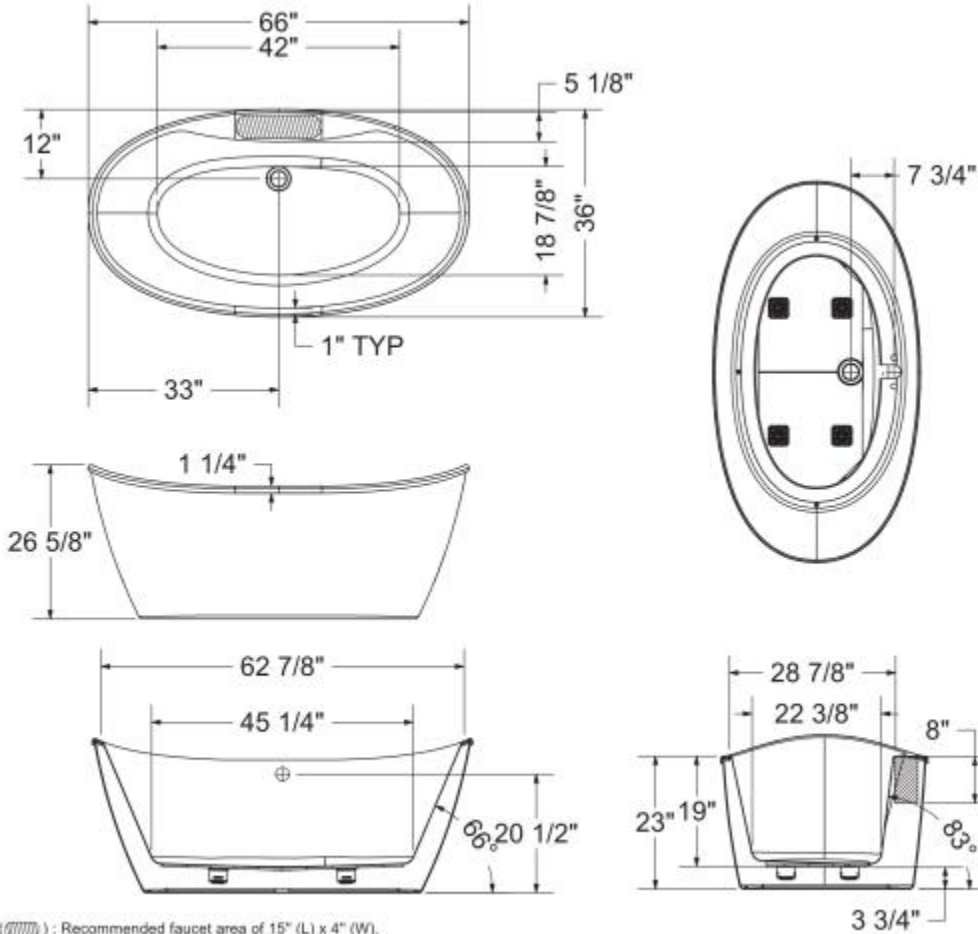

# Delsia 6636 AcrylX Freestanding Bathtub

**Model number:**

106193-000-002-124

**Dimensions:** 66" x 36" x 26.625"

**Installation:** Freestanding

**Material:** AcrylX™ Applied Acrylic

(Hatched area): Recommended faucet area of 15" (L) x 4" (W).  
Depth recommended for straight pipes 8".

All dimensions are approximate. Structure measurements must be verified against the unit to ensure proper fit.

## Dimensions

66 x 36 x 26 3/4 In.  
(1676 x 914 x 676 mm)

## Deck Width

5 In. - 127 mm