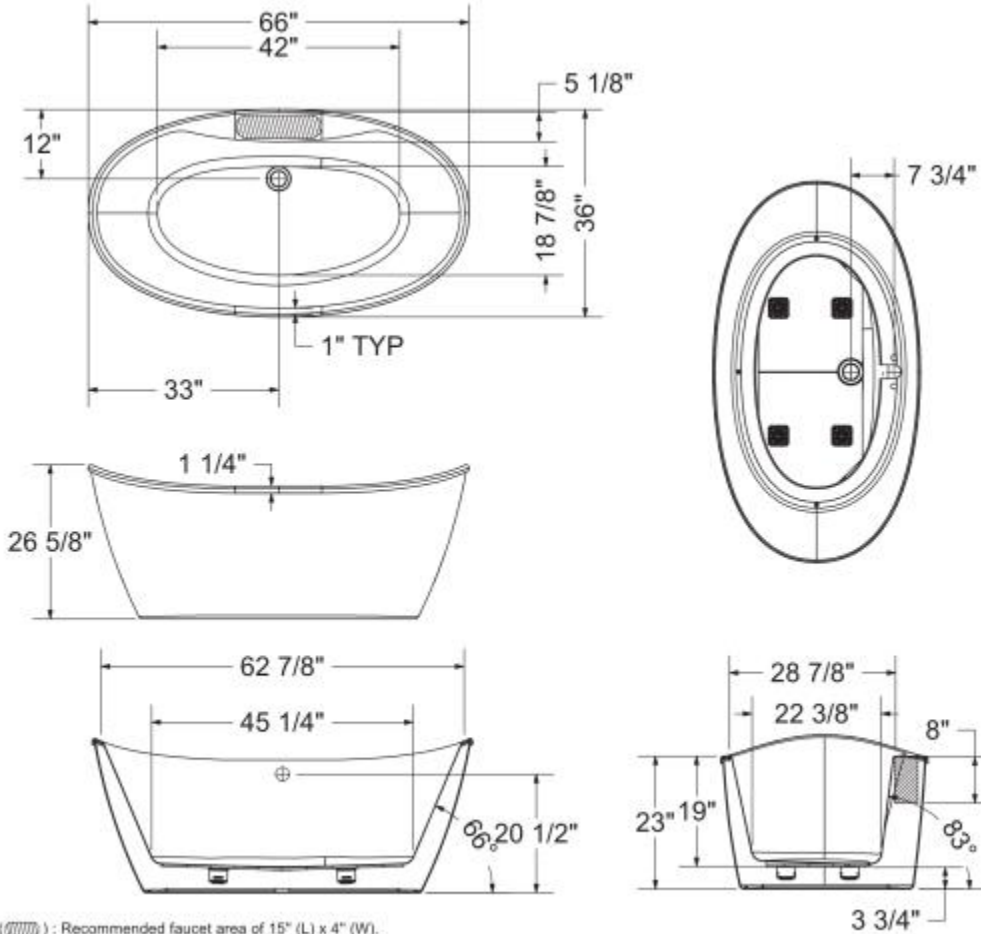

Delsia 6636 AcrylX Freestanding Bathtub

Model number:

106193-000-002-126

Dimensions: 66" x 36" x 26.625"

Installation: Freestanding

Material: AcrylX™ Applied Acrylic

Standard Features:

- 2-piece bathtub with symmetrical look and concealed seam
- Ample deck space for faucet installation
- Maximized bathing well, raised backrest and off-center drain
- Above-the-Floor Rough (AFR) and F² Drain compatible
- MAAX innovative leveling legs for easy installation
- Bathtub skirt available in 4 colours: White, Sterling Silver, Black, Thunder Grey

MAAX

Delsia 6636 AcrylX Freestanding Bathtub

Model number:

106193-000-002-126

Dimensions: 66" x 36" x 26.625"

Installation: Freestanding

Material: AcrylX™ Applied Acrylic

(Hatched area): Recommended faucet area of 15" (L) x 4" (W).
Depth recommended for straight pipes 8".

All dimensions are approximate. Structure measurements must be verified against the unit to ensure proper fit.

Dimensions

66 x 36 x 26 3/4 In.
(1676 x 914 x 676 mm)

Water Capacity

59 gallons - 223 liters

Weight

110 lbs - 50 kg

Bathing Well

63 In. x 29 In.
(1597 mm x 733 mm)

Deep Sump Height

18.5 In. - 470 mm

Deck Width

5 In. - 127 mm

Drain location: