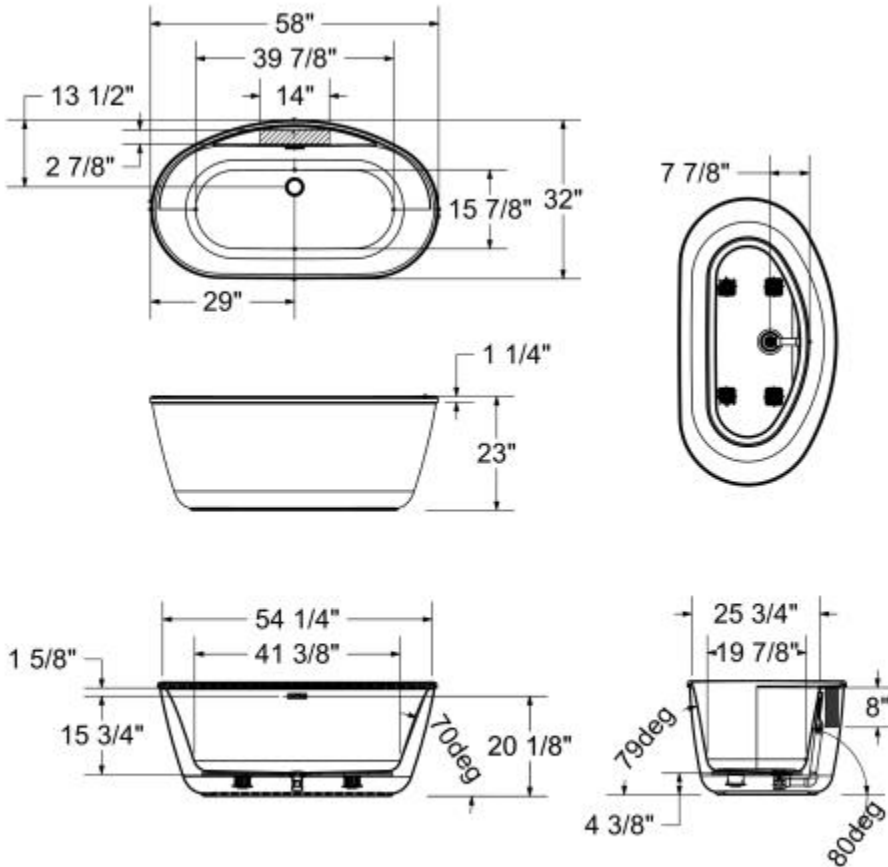

Eldora 5832 AcrylX Freestanding Bathtub

Model number:

106992-000-002-100

Dimensions: 58" x 32" x 23"

Installation: Freestanding

Material: AcrylX™ Applied Acrylic

Standard Features:

- Linear waste and overflow included and factory installed
- Faucet installation can be deck-mounted or floor-mounted
- Maximized bathing well with comfortable backrest
- Perfect for small footprint bathroom
- Above-the-Floor Rough (AFR) and F2 Drain compatible
- MAAX innovative leveling legs for easy installation

Model number:

106992-000-002-100

Dimensions: 58" x 32" x 23"

Installation: Freestanding

Material: AcrylX™ Applied Acrylic

() Recommended faucet area 1 section of 14" (L) x 2 7/8" (W).
Depth recommended for straight pipes 8".

All dimensions are approximate. Structure measurements must be verified against the unit to ensure proper fit.

Dimensions

58 x 32 x 23 In.
(1473 x 813 x 584 mm)

Water Capacity

60 gallons - 226 liters

Weight

120 lbs - 54 1/2 kg

Bathing Well

56 1/2 In. x 26 In.
(1435 mm x 660 mm)

Deep Sump Height

18.375 In. - 467 mm

Drain location:

Center

Project: _____