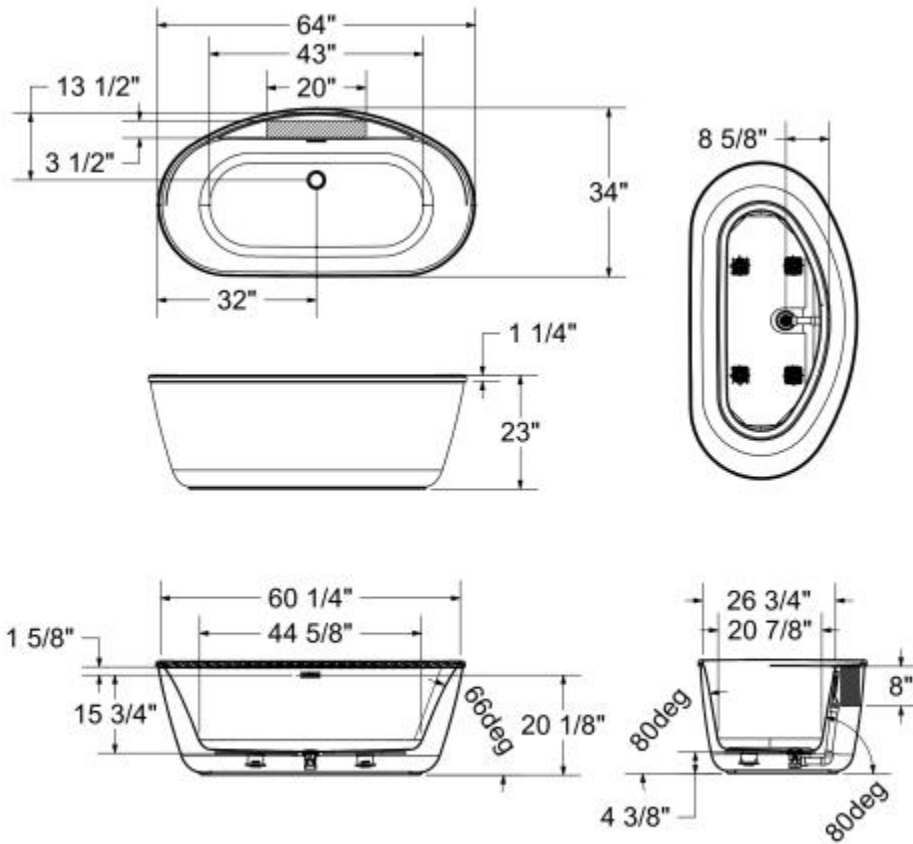

Eldora 6434 AcrylX Freestanding Bathtub

Model number:

106993-000-002-100

Dimensions: 64" x 34" x 23"

Installation: Freestanding

Material: AcrylX™ Applied Acrylic

Standard Features:

- 2-piece bathtub - transports and installs easily
- Linear waste and overflow included and factory installed
- Faucet installation can be deck-mounted or floor-mounted
- Maximized bathing well with comfortable backrest
- Perfect for small footprint bathroom
- Above-the-Floor Rough (AFR) and F2 Drain compatible

MAAX

Eldora 6434 AcrylX Freestanding Bathtub

Model number:

106993-000-002-100

Dimensions: 64" x 34" x 23"

Installation: Freestanding

Material: AcrylX™ Applied Acrylic

() Recommended faucet area 1 section of 20" (L) x 3 1/2" (W).
Depth recommended for straight pipes 8".

All dimensions are approximate. Structure measurements must be verified against the unit to ensure proper fit.

Dimensions

64 x 34 x 23 In.
(1626 x 864 x 584 mm)

Water Capacity

68 gallons - 258 liters

Weight

130 lbs - 59 kg

Bathing Well

62 1/2 In. x 27 In.
(1588 mm x 686 mm)

Deep Sump Height

18.375 In. - 467 mm

Drain location:

Center

Project: _____