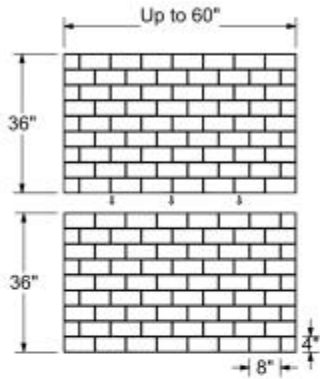

MAAX

Versaline 60 in. Alcove Wall Kit - Subway

Model number:

107180-000-270-000

Dimensions: 60" x 36.25" x 72"

Installation: Glue up

Material: Solid Surface

BACK WALL

SIDE WALL

Dimensions

60 x 36 1/4 x 72 In.
(1524 x 921 x 1829 mm)

Weight

90 lbs - 40 3/4 kg

TOP VIEW (ASSEMBLED)

DETAIL (ASSEMBLED)
Optional Trim

All dimensions are approximate. Structure measurements must be verified against the unit to ensure proper fit.