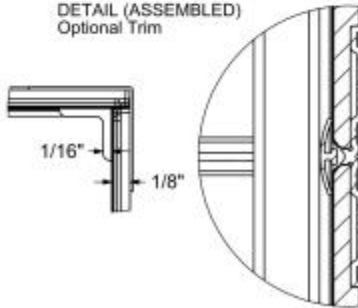

MAAX

Versaline 60 in. Alcove Wall Kit - Subway

Model number:

107180-000-270-000

Dimensions: 60" x 36.25" x 72"

Installation: Glue up

Material: Solid Surface

BACK WALL

SIDE WALL

Dimensions

60 x 36 1/4 x 72 In.
(1524 x 921 x 1829 mm)

Weight

90 lbs - 40 3/4 kg

TOP VIEW (ASSEMBLED)

DETAIL (ASSEMBLED)
Optional Trim

All dimensions are approximate. Structure measurements must be verified against the unit to ensure proper fit.