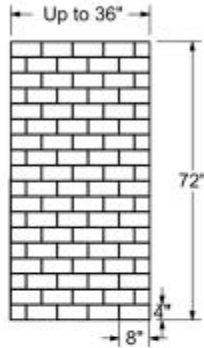

MAAX

Versaline 60 in. Alcove Wall Kit - Subway

Model number:

107180-000-270-000

Dimensions: 60" x 36.25" x 72"

Installation: Glue up

Material: Solid Surface

BACK WALL

SIDE WALL

Dimensions

60 x 36 1/4 x 72 In.
(1524 x 921 x 1829 mm)

Weight

90 lbs - 40 3/4 kg

TOP VIEW (ASSEMBLED)

DETAIL (ASSEMBLED)
Optional Trim

All dimensions are approximate. Structure measurements must be verified against the unit to ensure proper fit.