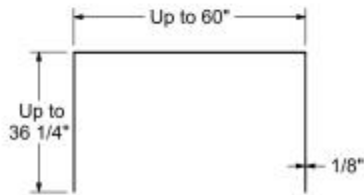

MAAX

Versaline 60 in. Alcove Wall Kit - Subway

Model number:

107180-000-270-000

Dimensions: 60" x 36.25" x 72"

Installation: Glue up

Material: Solid Surface

BACK WALL

SIDE WALL

Dimensions

60 x 36 1/4 x 72 In.
(1524 x 921 x 1829 mm)

Weight

90 lbs - 40 3/4 kg

TOP VIEW (ASSEMBLED)

DETAIL (ASSEMBLED)
Optional Trim

All dimensions are approximate. Structure measurements must be verified against the unit to ensure proper fit.