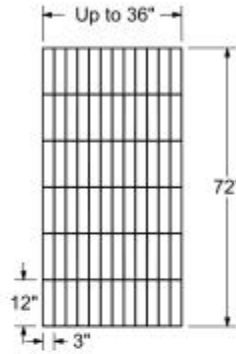

MAAX

Versaline 60 in. Alcove Wall Kit - Vertical

Model number:

107181-000-270-000

Dimensions: 60" x 36.25" x 72"

Installation: Glue up

Material: Solid Surface

BACK WALL

SIDE WALL

Dimensions

60 x 36 1/4 x 72 In.
(1524 x 921 x 1829 mm)

Weight

90 lbs - 40 3/4 kg

TOP VIEW (ASSEMBLED)

DETAIL (ASSEMBLED)
Optional Trim

All dimensions are approximate. Structure measurements must be verified against the unit to ensure proper fit.