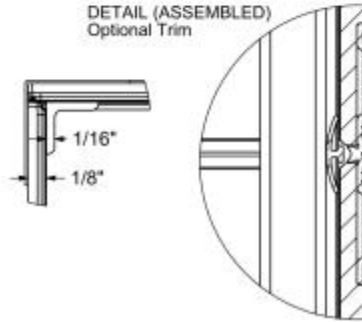

MAAX

Versaline 60 in. Alcove Wall Kit - Vertical

Model number:

107181-000-270-000

Dimensions: 60" x 36.25" x 72"

Installation: Glue up

Material: Solid Surface

BACK WALL

SIDE WALL

Dimensions

60 x 36 1/4 x 72 In.
(1524 x 921 x 1829 mm)

Weight

90 lbs - 40 3/4 kg

TOP VIEW (ASSEMBLED)

DETAIL (ASSEMBLED)
Optional Trim

All dimensions are approximate. Structure measurements must be verified against the unit to ensure proper fit.