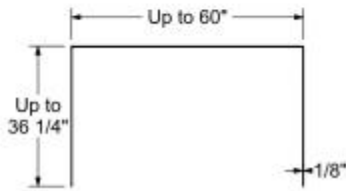

MAAX

Versaline 60 in. Alcove Wall Kit - Vertical

Model number:

107181-000-270-000

Dimensions: 60" x 36.25" x 72"

Installation: Glue up

Material: Solid Surface

BACK WALL

SIDE WALL

Dimensions

60 x 36 1/4 x 72 In.
(1524 x 921 x 1829 mm)

Weight

90 lbs - 40 3/4 kg

TOP VIEW (ASSEMBLED)

DETAIL (ASSEMBLED)
Optional Trim

All dimensions are approximate. Structure measurements must be verified against the unit to ensure proper fit.