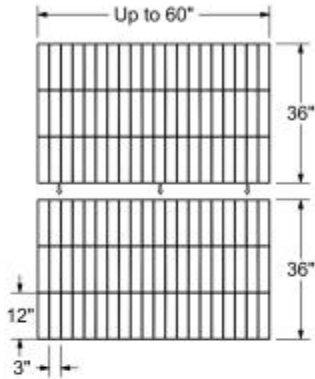

MAAX

Versaline 60 in. Alcove Wall Kit - Vertical

Model number:

107181-000-270-000

Dimensions: 60" x 36.25" x 72"

Installation: Glue up

Material: Solid Surface

BACK WALL

SIDE WALL

Dimensions

60 x 36 1/4 x 72 In.
(1524 x 921 x 1829 mm)

Weight

90 lbs - 40 3/4 kg

TOP VIEW (ASSEMBLED)

DETAIL (ASSEMBLED)
Optional Trim

All dimensions are approximate. Structure measurements must be verified against the unit to ensure proper fit.