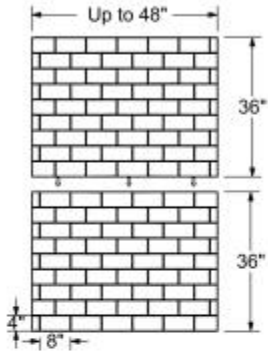

MAAX

Versaline 48 in. Alcove Wall Kit - Subway

Model number:

107182-000-270-000

Dimensions: 48" x 36.25" x 72"

Installation: Glue up

Material: Solid Surface

BACK WALL

SIDE WALL

Dimensions

48 x 36 1/4 x 72 In.
(1219 x 921 x 1829 mm)

Weight

85 lbs - 38 1/2 kg

TOP VIEW (ASSEMBLED)

All dimensions are approximate. Structure measurements must be verified against the unit to ensure proper fit.