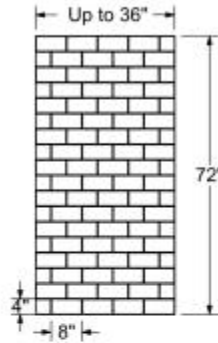

MAAX

Versaline 48 in. Alcove Wall Kit - Subway

Model number:

107182-000-270-000

Dimensions: 48" x 36.25" x 72"

Installation: Glue up

Material: Solid Surface

BACK WALL

SIDE WALL

Dimensions

48 x 36 1/4 x 72 In.
(1219 x 921 x 1829 mm)

Weight

85 lbs - 38 1/2 kg

TOP VIEW (ASSEMBLED)

All dimensions are approximate. Structure measurements must be verified against the unit to ensure proper fit.