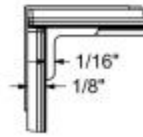

MAAX

Versaline 48 in. Alcove Wall Kit - Subway

Model number:

107182-000-270-000

Dimensions: 48" x 36.25" x 72"

Installation: Glue up

Material: Solid Surface

BACK WALL

SIDE WALL

Dimensions

48 x 36 1/4 x 72 In.
(1219 x 921 x 1829 mm)

Weight

85 lbs - 38 1/2 kg

TOP VIEW (ASSEMBLED)

All dimensions are approximate. Structure measurements must be verified against the unit to ensure proper fit.