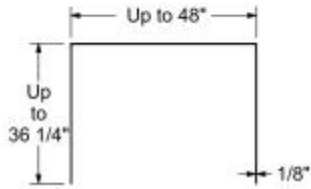

MAAX

Versaline 48 in. Alcove Wall Kit - Subway

Model number:

107182-000-270-000

Dimensions: 48" x 36.25" x 72"

Installation: Glue up

Material: Solid Surface

BACK WALL

SIDE WALL

Dimensions

48 x 36 1/4 x 72 In.
(1219 x 921 x 1829 mm)

Weight

85 lbs - 38 1/2 kg

TOP VIEW (ASSEMBLED)

All dimensions are approximate. Structure measurements must be verified against the unit to ensure proper fit.