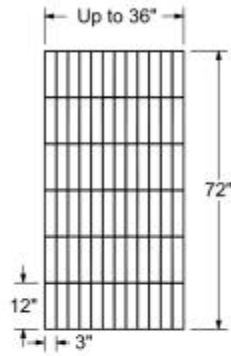

Versaline 48 in. Alcove Wall Kit - Vertical

Model number:

107183-000-270-000

Dimensions: 48" x 36.25" x 72"

Installation: Glue up

Material: Solid Surface

Standard Features:

- 4-piece wall set packaged in one compact box making it easy to handle and install
- Realistic tile wall look made of durable solid surface material with textured grout lines

Recommended products (Visit our website for a complete list of our recommended products)

No	Description
<input type="checkbox"/> 138993	Luminescence 56 ½-59 x 70 ½-72 in. 6mm Sliding Shower Door for Alcove Installation
<input type="checkbox"/> 136455	Kleara 2-panel 48 ½-51 ½ x 69 in. 6mm Pivot Shower Door for Alcove Installation
<input type="checkbox"/> 136446	Kleara 1-panel 25 ½-27 ½ x 69 in. 6mm Pivot Shower Door for Alcove Installation

MAAX

Versaline 48 in. Alcove Wall Kit - Vertical

Model number:

107183-000-270-000

Dimensions: 48" x 36.25" x 72"

Installation: Glue up

Material: Solid Surface

BACK WALL

SIDE WALL

Dimensions

48 x 36 1/4 x 72 In.
(1219 x 921 x 1829 mm)

Weight

85 lbs - 38 1/2 kg

TOP VIEW (ASSEMBLED)

DETAIL (ASSEMBLED)
Optinal Trim

All dimensions are approximate. Structure measurements must be verified against the unit to ensure proper fit.