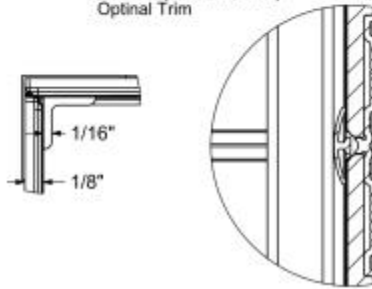

MAAX

Versaline 48 in. Alcove Wall Kit - Vertical

Model number:

107183-000-270-000

Dimensions: 48" x 36.25" x 72"

Installation: Glue up

Material: Solid Surface

BACK WALL

SIDE WALL

Dimensions

48 x 36 1/4 x 72 In.
(1219 x 921 x 1829 mm)

Weight

85 lbs - 38 1/2 kg

TOP VIEW (ASSEMBLED)

DETAIL (ASSEMBLED)
Optinal Trim

All dimensions are approximate. Structure measurements must be verified against the unit to ensure proper fit.