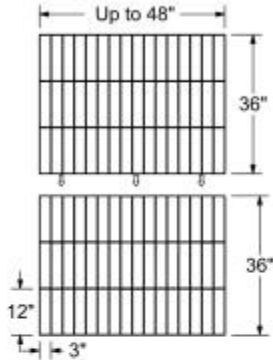

Versaline 48 in. Alcove Wall Kit - Vertical

Model number:

107183-000-270-000

Dimensions: 48" x 36.25" x 72"

Installation: Glue up

Material: Solid Surface

Standard Features:

- 4-piece wall set packaged in one compact box making it easy to handle and install
- Realistic tile wall look made of durable solid surface material with textured grout lines

Recommended products (Visit our website for a complete list of our recommended products)

No	Description
<input type="checkbox"/> 138993	Luminescence 56 ½-59 x 70 ½-72 in. 6mm Sliding Shower Door for Alcove Installation
<input type="checkbox"/> 136455	Kleara 2-panel 48 ½-51 ½ x 69 in. 6mm Pivot Shower Door for Alcove Installation
<input type="checkbox"/> 136446	Kleara 1-panel 25 ½-27 ½ x 69 in. 6mm Pivot Shower Door for Alcove Installation

MAAX

Versaline 48 in. Alcove Wall Kit - Vertical

Model number:

107183-000-270-000

Dimensions: 48" x 36.25" x 72"

Installation: Glue up

Material: Solid Surface

BACK WALL

SIDE WALL

Dimensions

48 x 36 1/4 x 72 In.
(1219 x 921 x 1829 mm)

Weight

85 lbs - 38 1/2 kg

TOP VIEW (ASSEMBLED)

DETAIL (ASSEMBLED)
Optinal Trim

All dimensions are approximate. Structure measurements must be verified against the unit to ensure proper fit.