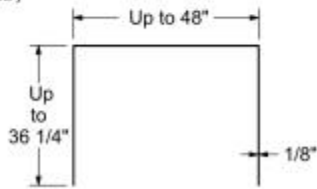

MAAX

Versaline 48 in. Alcove Wall Kit - Vertical

Model number:

107183-000-270-000

Dimensions: 48" x 36.25" x 72"

Installation: Glue up

Material: Solid Surface

BACK WALL

SIDE WALL

Dimensions

48 x 36 1/4 x 72 In.
(1219 x 921 x 1829 mm)

Weight

85 lbs - 38 1/2 kg

TOP VIEW (ASSEMBLED)

DETAIL (ASSEMBLED)
Optinal Trim

All dimensions are approximate. Structure measurements must be verified against the unit to ensure proper fit.